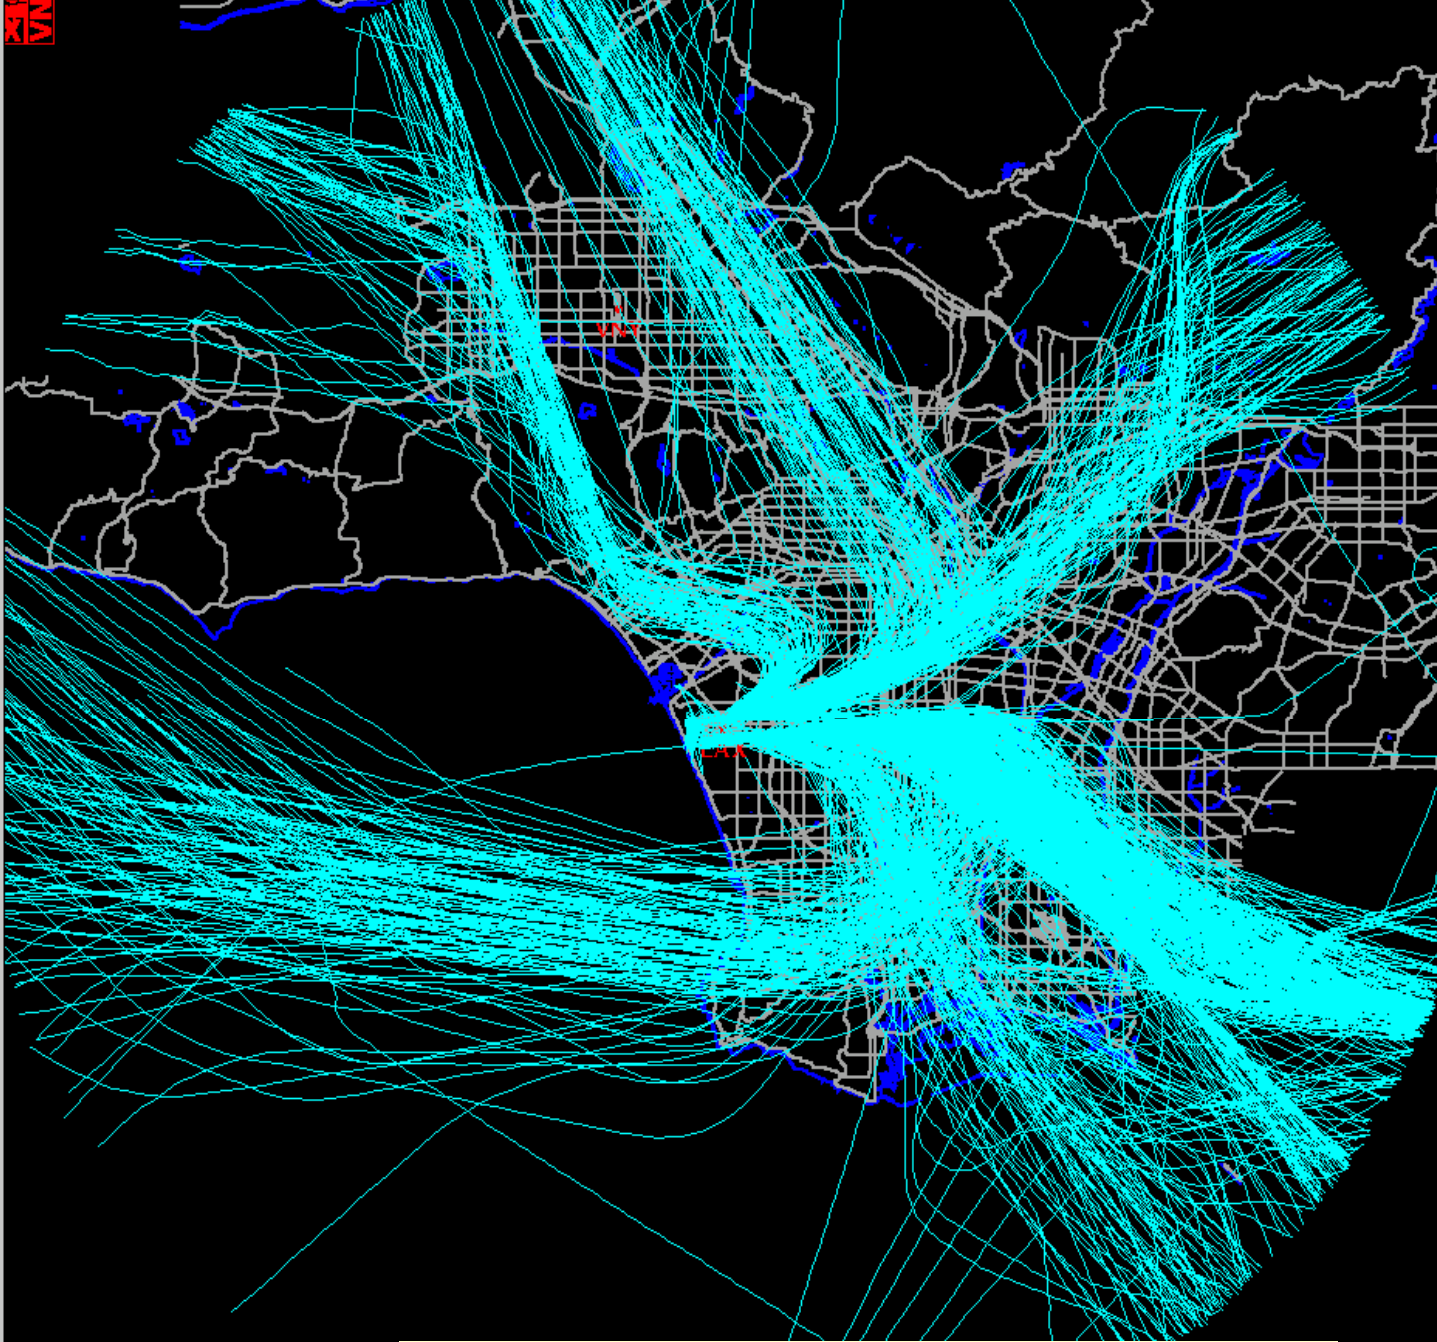

Date/Time Range:

Start Date/Time: 01 /06 /03 00 :00 :00

End Date/Time: 01 /06 /03 23 :59 :59

Flight Data:

Find:

Flight Type: ☐ Find All

☒ Departures ☐ Arrivals

☐ Locals ☐ Overflights

Gate Check:

Airline: ☒ Find All

Aircraft: ☒

☒ Display Tracks

Date	Time	Type	Airline/Flt	Tail #	Air
01/06/03	00:54	Departure	UAL68		A
01/06/03	00:54	Departure	NWA915		E
01/06/03	00:55	Departure	MXA111		A
01/06/03	00:59	Departure	EVA15		E
01/06/03	01:04	Departure	AAL2868		E
01/06/03	01:06	Departure	AMX461		M
01/06/03	01:07	Departure	KAL208		E
01/06/03	01:09	Departure	AAL2490		M
01/06/03	01:13	Departure	LRC691		A
01/06/03	01:15	Departure	NKS1441		M

Number of items found by query: 856

Select line to display track information

LAX East Ops: All Departures