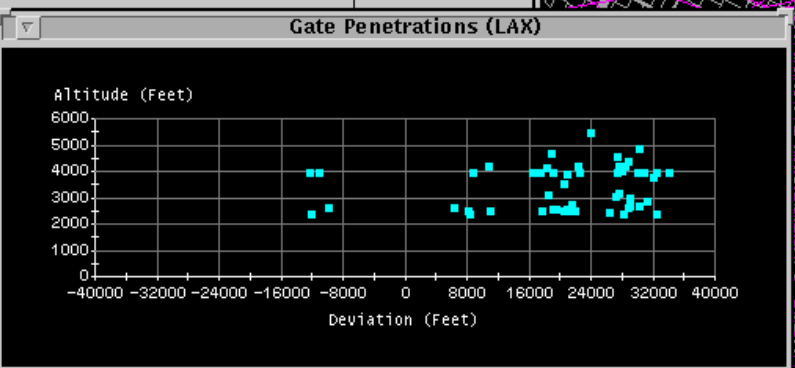

## January 14, 2004

**Date/Time Range:**

Start Date/Time: 01 / 02 / 04 00 :00 :00

End Date/Time: 01 / 02 / 04 23 :59 :59

**Flight Data:**

**Find:**

**Flight Type:**  Find All

Departures  Arrivals

Locals  Overflights

**Gate Check:**

**Airline:**  Find All

**Aircraft:**  Find All

**Gate:** Monterey Park

**Number of Aircraft:** 55

**Average Deviation (FT):** 20587

**Average Altitude (FT):** 3352