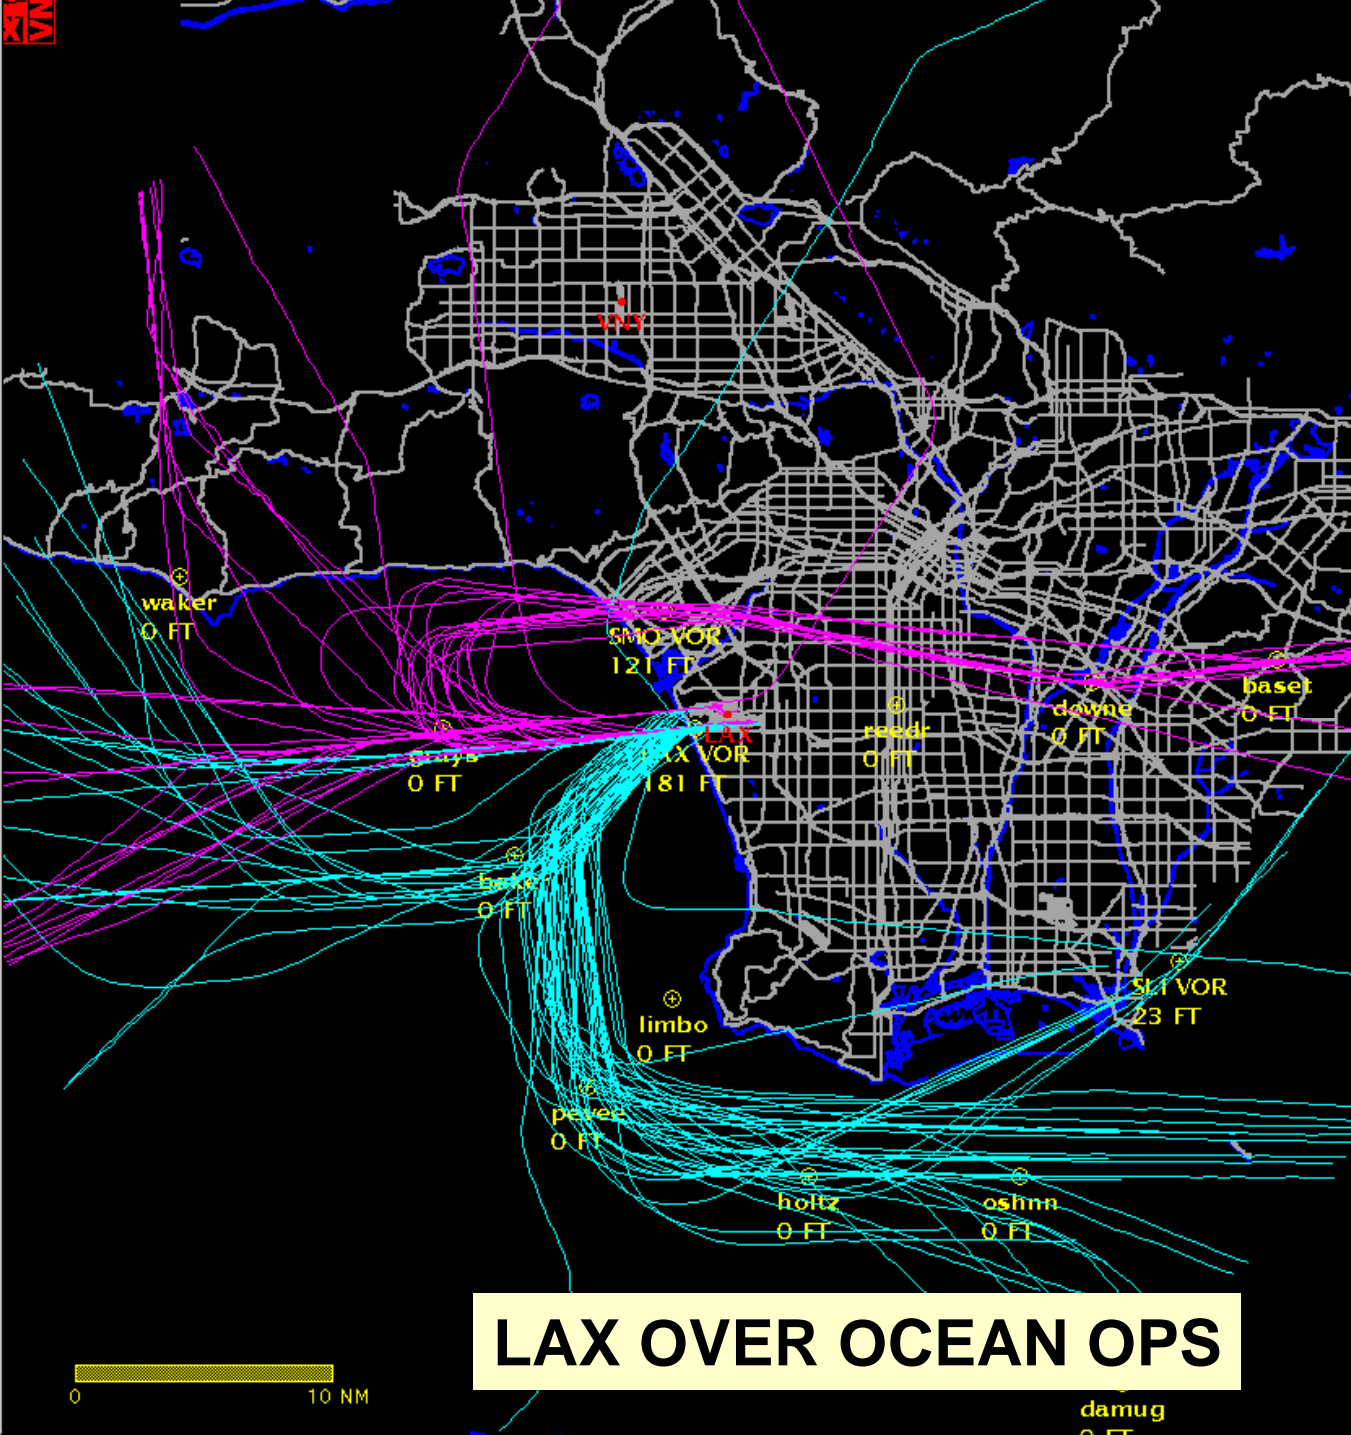

Done Query Print Merge Export

Date/Time Range: Zor

Start Date/Time: 04 / 17 / 03 00 :00 :00

End Date/Time: 04 / 17 / 03 06 :30 :00

Flight Data: All Flight Strip Info No Flight Strip In

Find: All Transponder Tail Number

Flight Type: ☐ Find All

☒ Departures ☒ Arrivals

☐ Locals ☐ Overflights

Gate Check: ☒ Find All

Airline: ☒ Find All

Aircraft: ☒ Find All

☒ Display Tracks

Date	Time	Type	Airline/Flt Tail #	Aircraft
04/17/03	00:25	Departure	QFA108	B744
04/17/03	00:25	Arrival	AAL1559	B738
04/17/03	00:28	Arrival	CPA086	B744
04/17/03	00:30	Arrival	NWA9783	B72Q
04/17/03	00:38	Arrival	AWE116	A319
04/17/03	00:41	Departure	AAL2484	MD80
04/17/03	00:42	Departure	AMX461	MD82
04/17/03	00:42	Arrival	GC04031	MD11
04/17/03	00:44	Departure	MXA111	A320
04/17/03	00:45	Departure	AMT102	B738

Number of items found by query: 104

Select line to display track information

LAX OVER OCEAN OPS