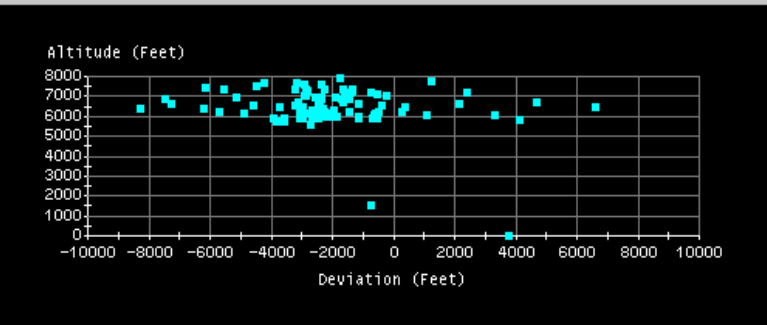

Aircraft Types

- 2 A30B
- 8 A319
- 10 A320

**Date/Time Range:**  
 Start Date/Time: 12 / 30 / 03 06 :00 :00  
 End Date/Time: 12 / 30 / 03 13 :40 :00

**Flight Data:**     
**Find:**

**Flight Type:**  Find All  
 Departures  Arrivals  
 Locals  Overflights

**Gate Check:**  Find

**Airline:**  Find All

**Aircraft:**  Find

Gate Penetrations (LAX)

**Gate:** South Bay Reedr  
**Number of Aircraft:** 89  
**Average Deviation (FT):** -2005  
**Average Altitude (FT):** 6495