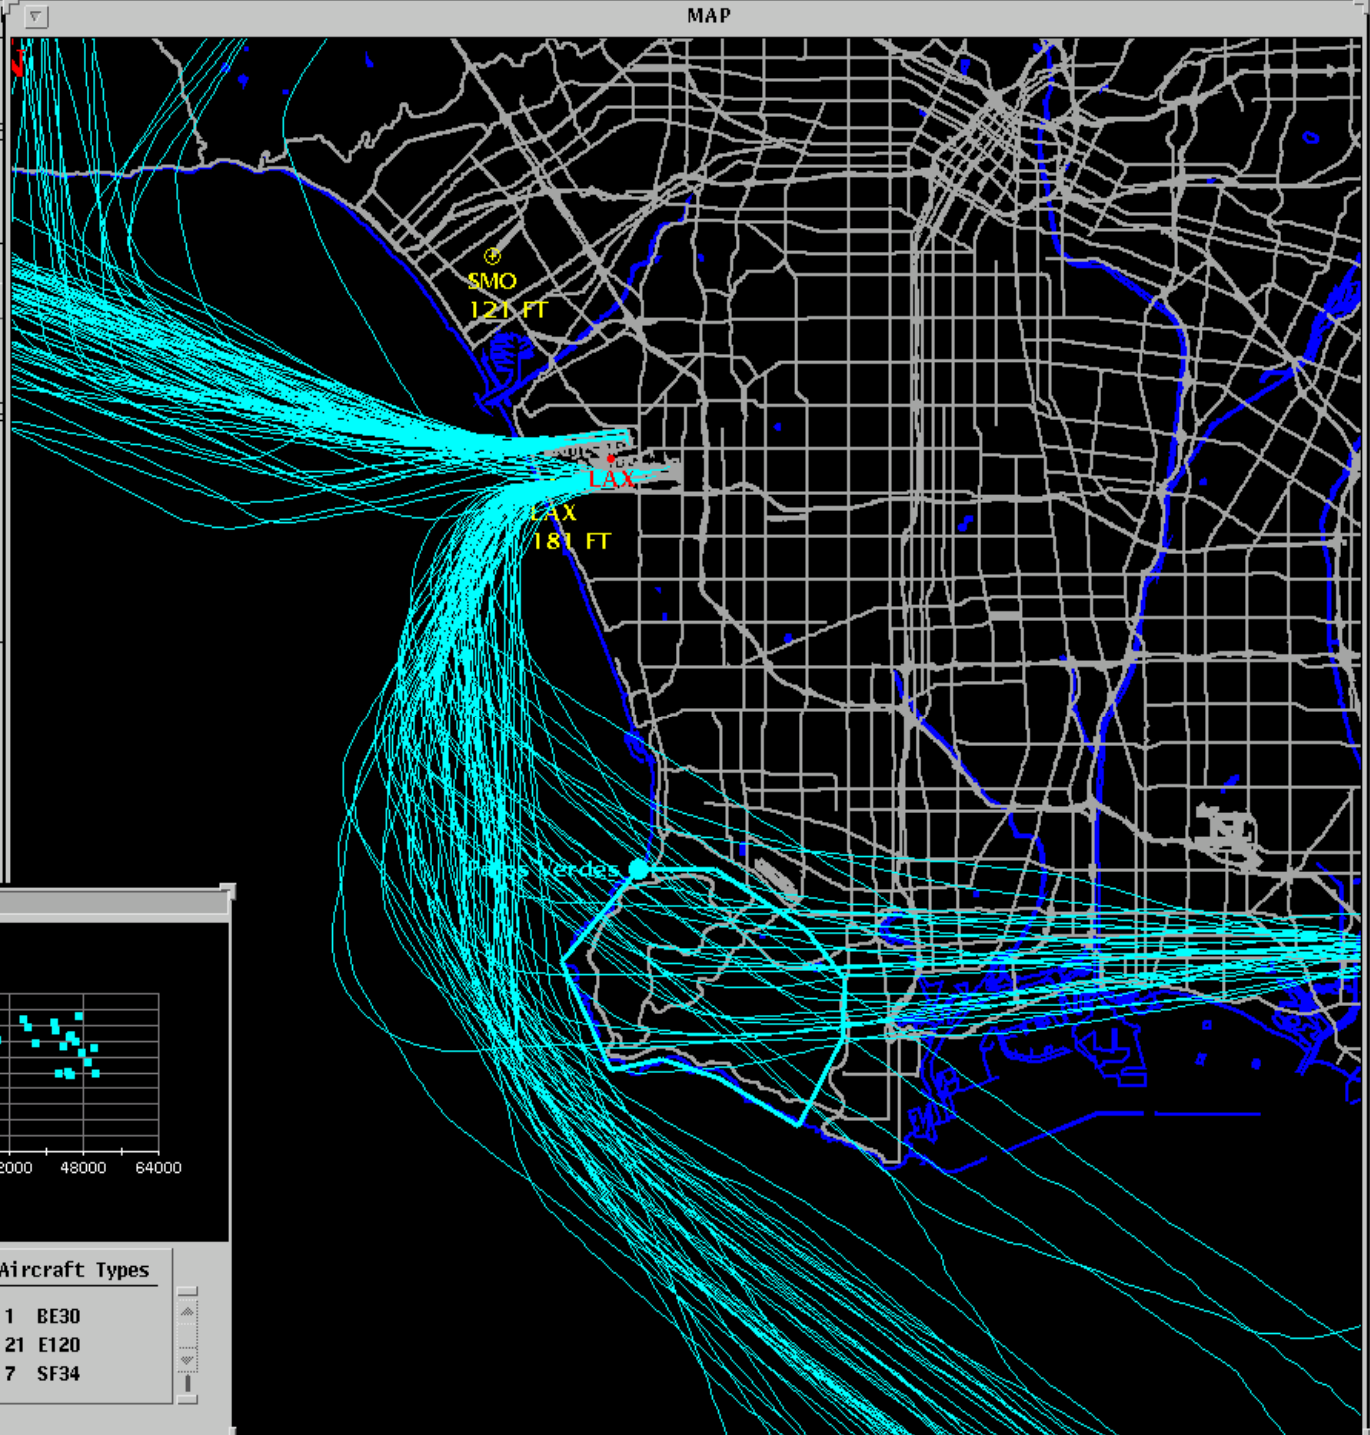

Query Tracker

Date/Time Range:

Start Date/Time: 01 / 03 / 04 00 :00 :00

End Date/Time: 01 / 03 / 04 23 :59 :59

Flight Data:

Find:

Flight Type: ☐ Find All

☒ Departures ☐ Arrivals

☐ Locals ☐ Overflights

Gate Check: ☒

Airline: ☒ Find All

Aircraft: ☐ Find

SF34

SW2

SW3

SW4

T38

Select A/C

Gate: Palos Verdes

Number of Aircraft: 29

Average Deviation (FT): 26956

Average Altitude (FT): 6774

Aircraft Types

1 BE30

21 E120

7 SF34