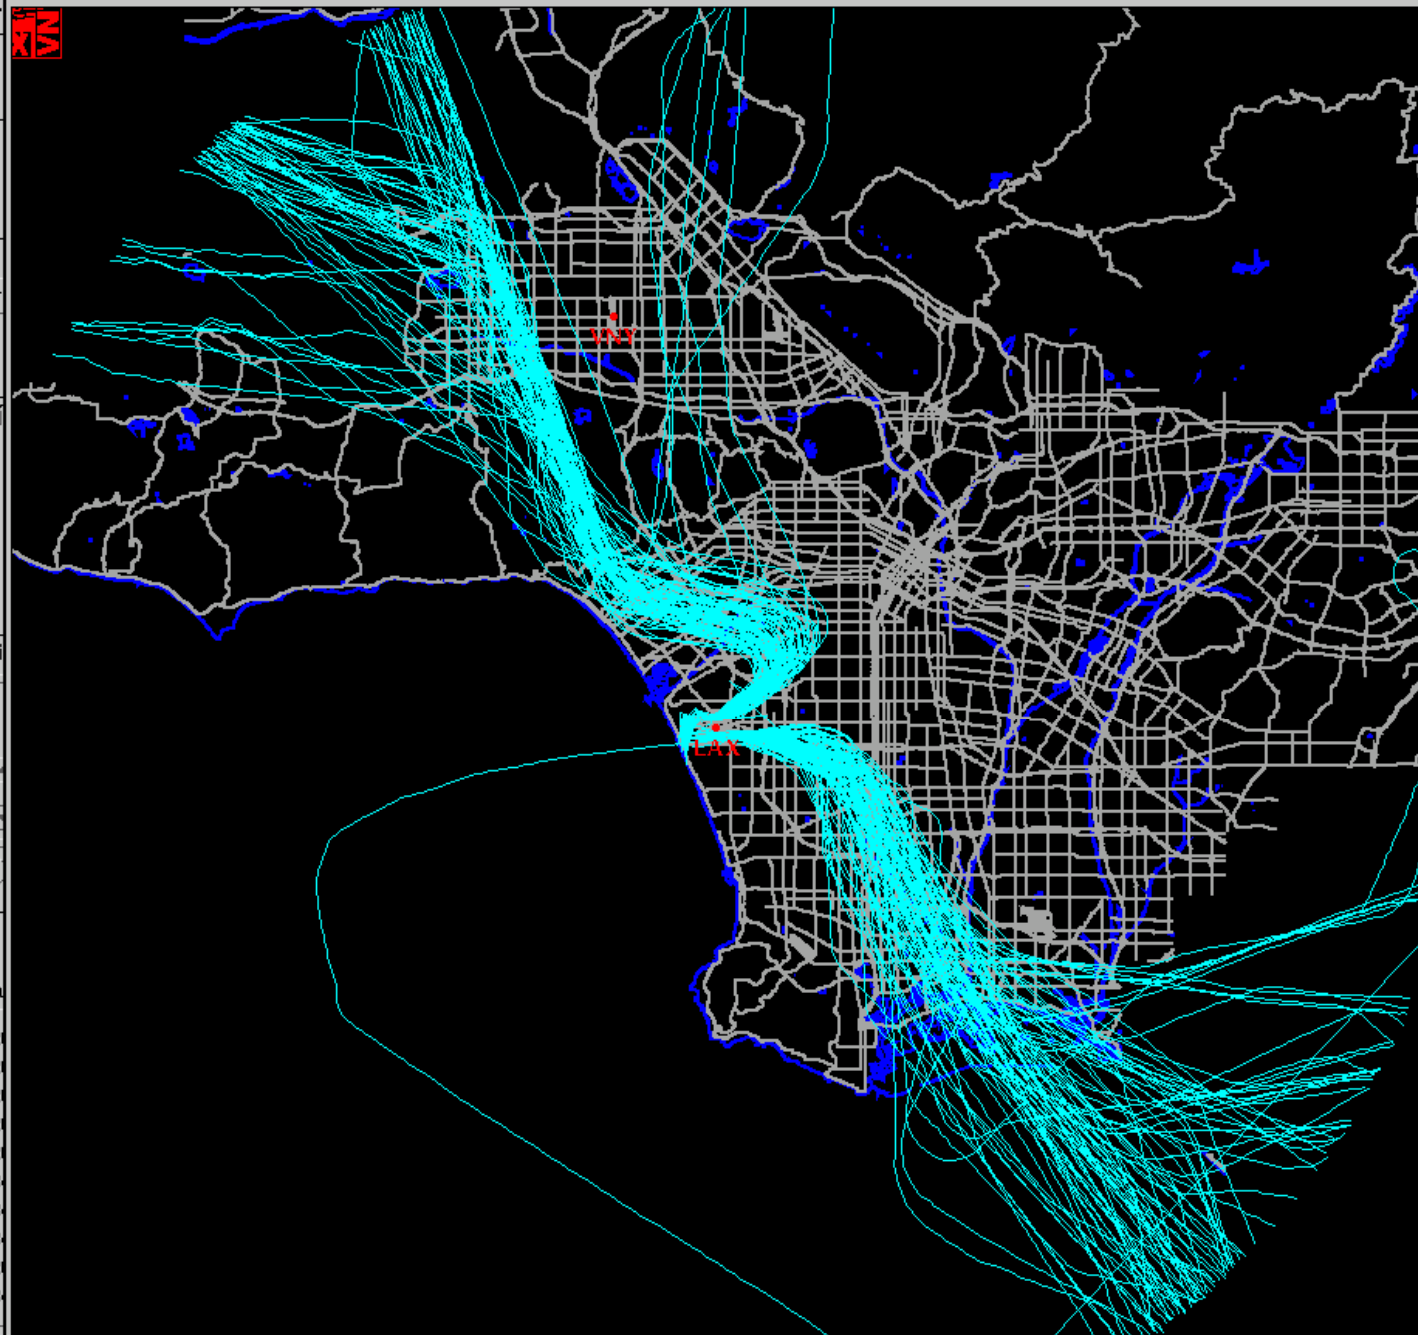

Query Tr

Done Query Print Merge Export

Date/Time Range:

Start Date/Time: 01 /06 /03 00 :00 :00

End Date/Time: 01 /06 /03 23 :59 :59

Flight Data: All Flight Strip Info No Flight Str

Find: All Transponder Tail Number

Flight Type: ☐ Find All

☒ Departures ☐ Arrivals

☐ Locals ☐ Overflights

Gate Check: ☒

Airline: ☒ Find All

Aircraft: ☐ Fil

SF34
SW2
SW3
SW4
T38

Select A/C ▾

☒ Display Tracks

Date	Time	Type	Airline/Flt Tail #	Aircra
01/06/03	20:33	Departure	SKW6110	E12
01/06/03	20:35	Departure	SKW6218	E12
01/06/03	20:45	Departure	SKW6049	E12
01/06/03	20:46	Departure	SKW6143	E12
01/06/03	20:53	Departure	SKW6276	E12
01/06/03	21:07	Departure	EGF267	SF3
01/06/03	21:21	Departure	EGF269	SF3
01/06/03	21:35	Departure	EGF209	SF3
01/06/03	21:35	Departure	SKW6095	E12
01/06/03	21:57	Departure	EGF271	SF3

Number of items found by query: 168

Select line to display track information

LAX East Ops Departures: Turboprops