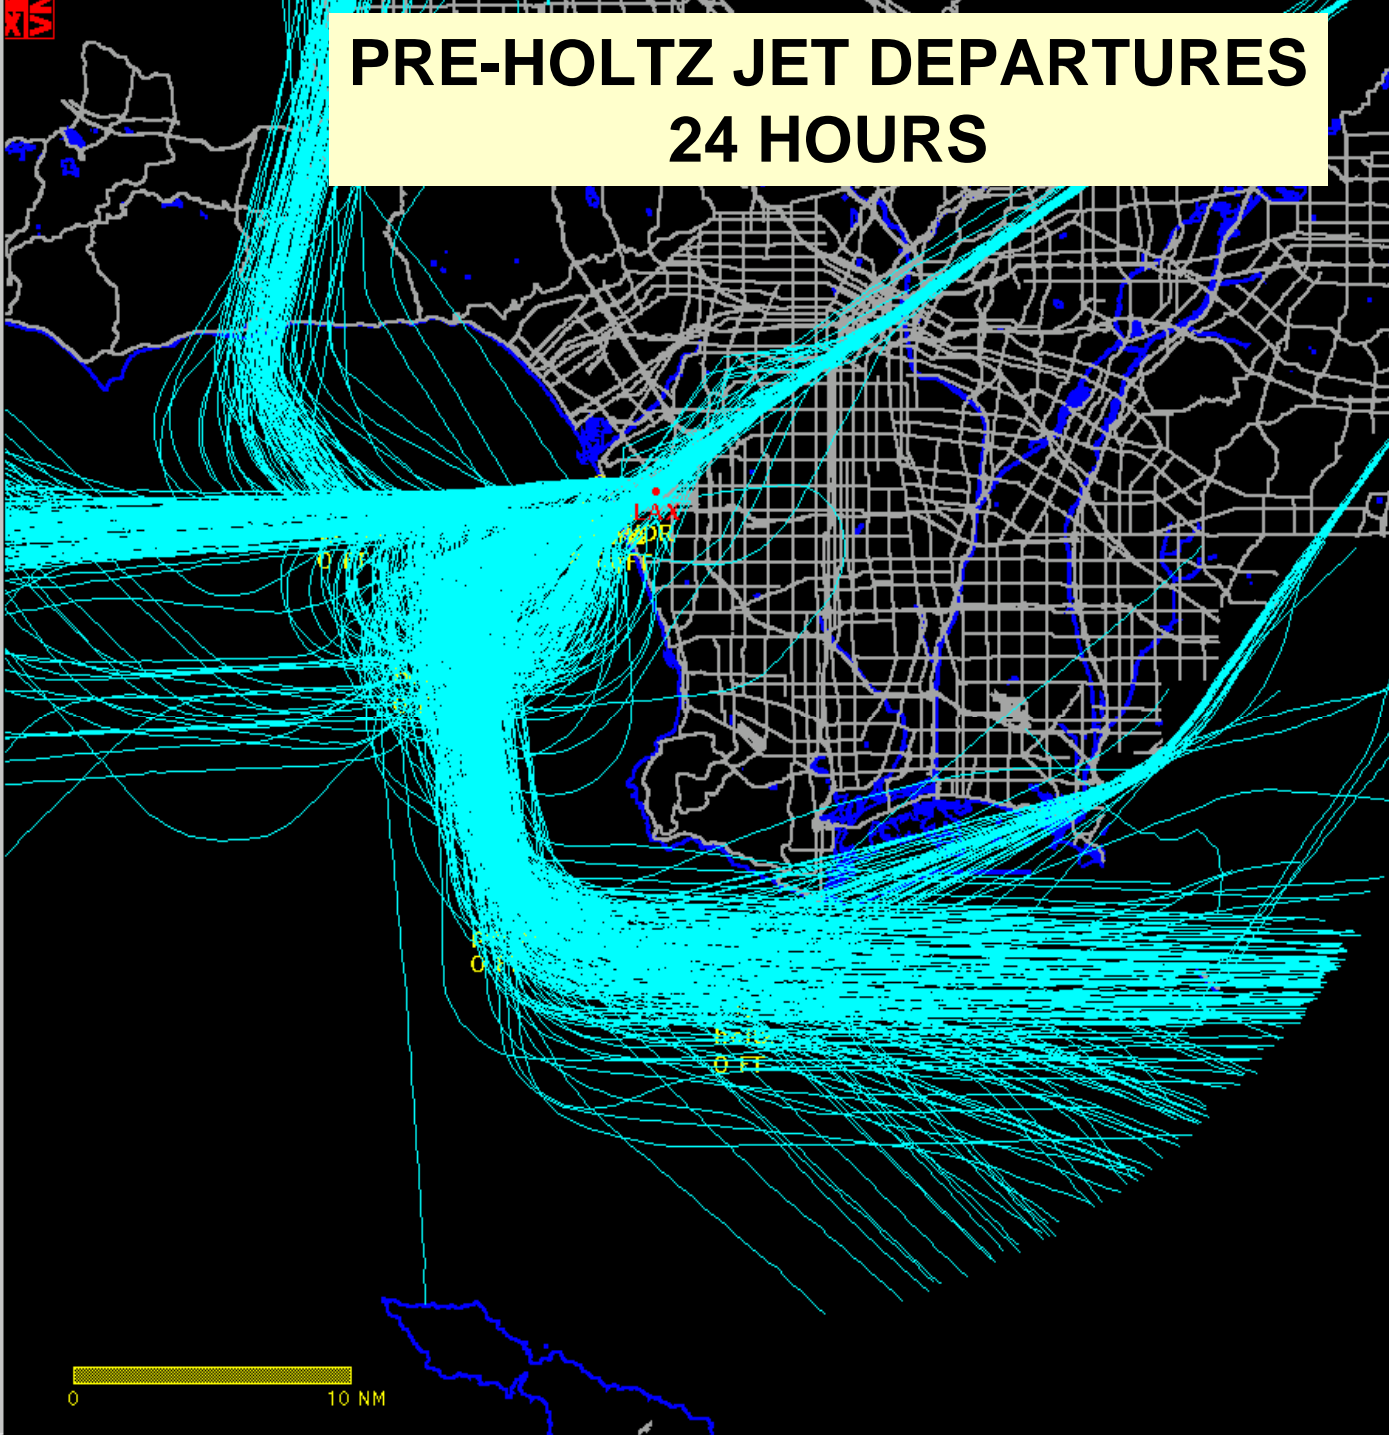

Date/Time Range: Zc
Start Date/Time: 05/29/03 00:00:00
End Date/Time: 05/29/03 23:59:59

Flight Data: All Flight Strip Info No Flight Strip
Find: All Transponder Tail Number

Flight Type: ☐ Find All **Gate Check:** ☒ P
☒ Departures ☐ Arrivals
☐ Locals ☐ Overflights

Airline: ☒ Find All **Aircraft:** ☐ Find
TB10
WW23
WW24
WW25
WW4A

☒ Display Tracks

Date	Time	Type	Airline/Flt Tail #	Aircraft
05/29/03	23:16	Departure	UAL815	B744
05/29/03	23:20	Departure	UAL889	B752
05/29/03	23:21	Departure	AAL2032	B738
05/29/03	23:23	Departure	AAL30	B762
05/29/03	23:27	Departure	USA56	A321
05/29/03	23:30	Departure	EVA615	MD11
05/29/03	23:35	Departure	MXA125	B752
05/29/03	23:37	Departure	ANT754	B753
05/29/03	23:43	Departure	UAL52	B763
05/29/03	23:48	Departure	ANT102	B752

Number of items found by query: 637
Select line to display track information

PRE-HOLTZ JET DEPARTURES 24 HOURS