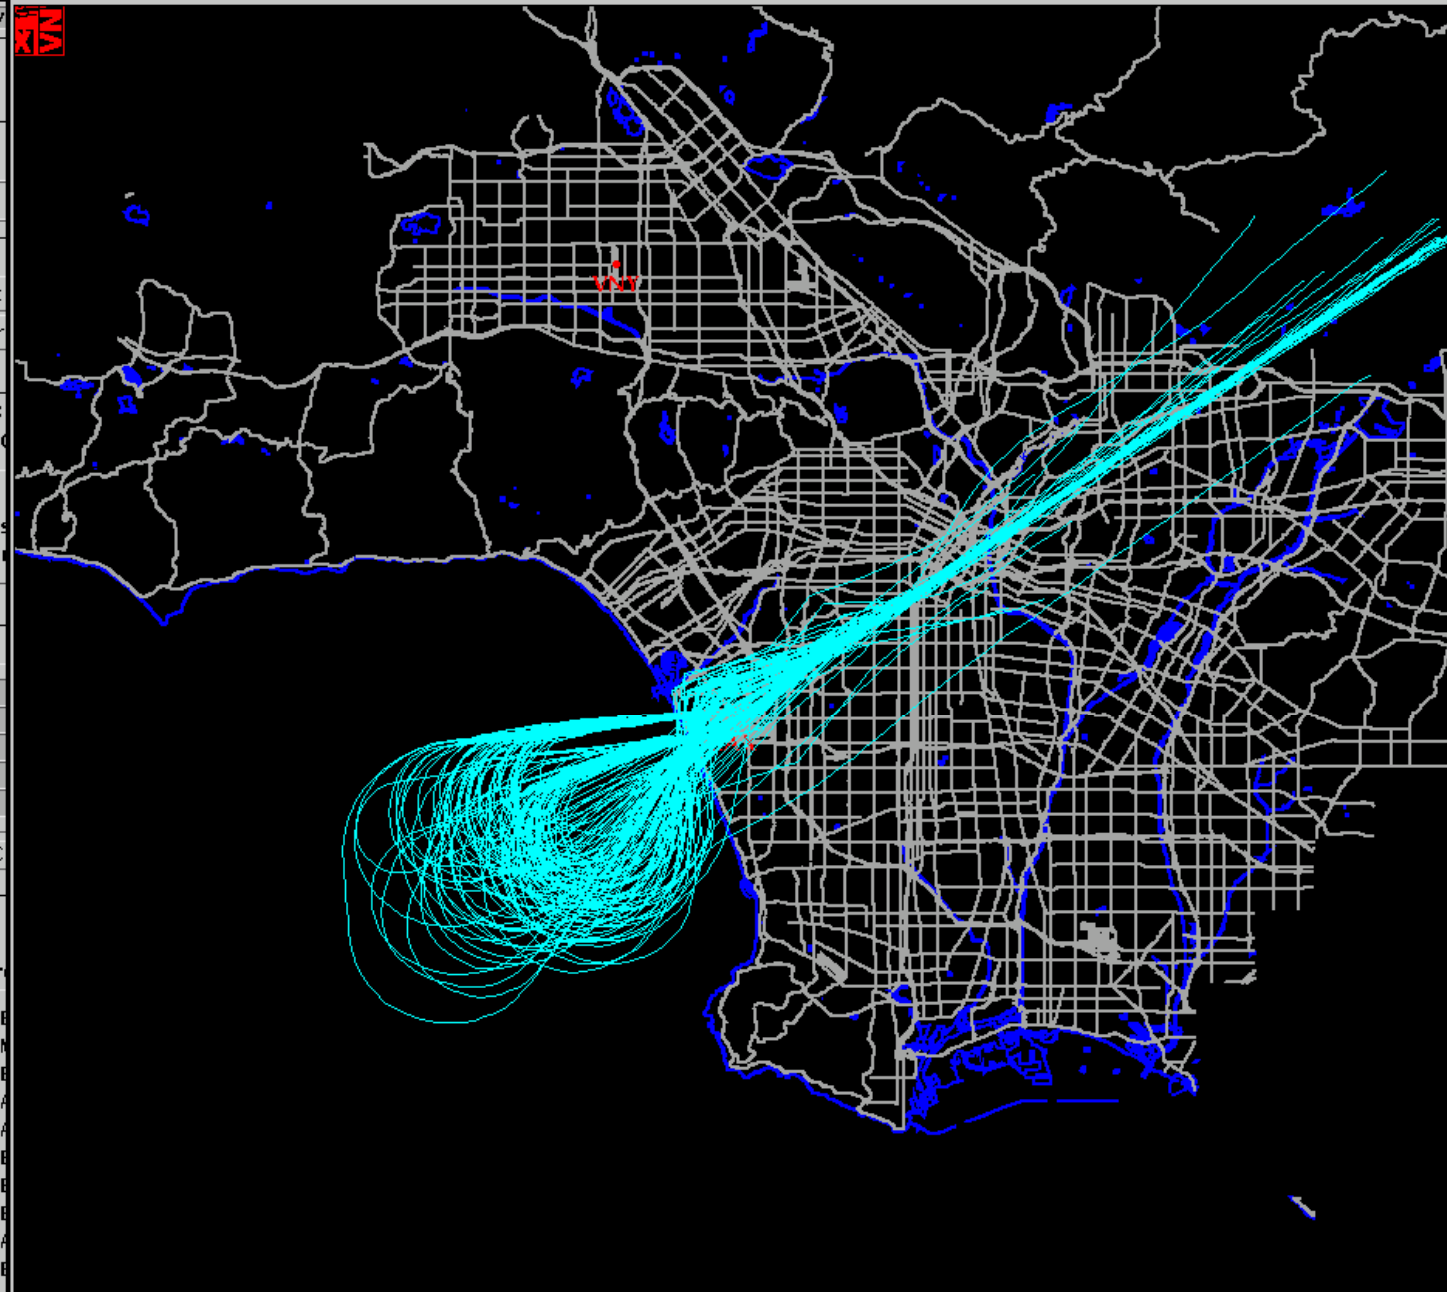

Number of items found by query: 106

Select line to display track information

**Loop Departures**

Query Tr

Done Query Print Merge Export

Date/Time Range:

Start Date/Time: 03/08/03 00:00:00

End Date/Time: 03/08/03 23:59:59