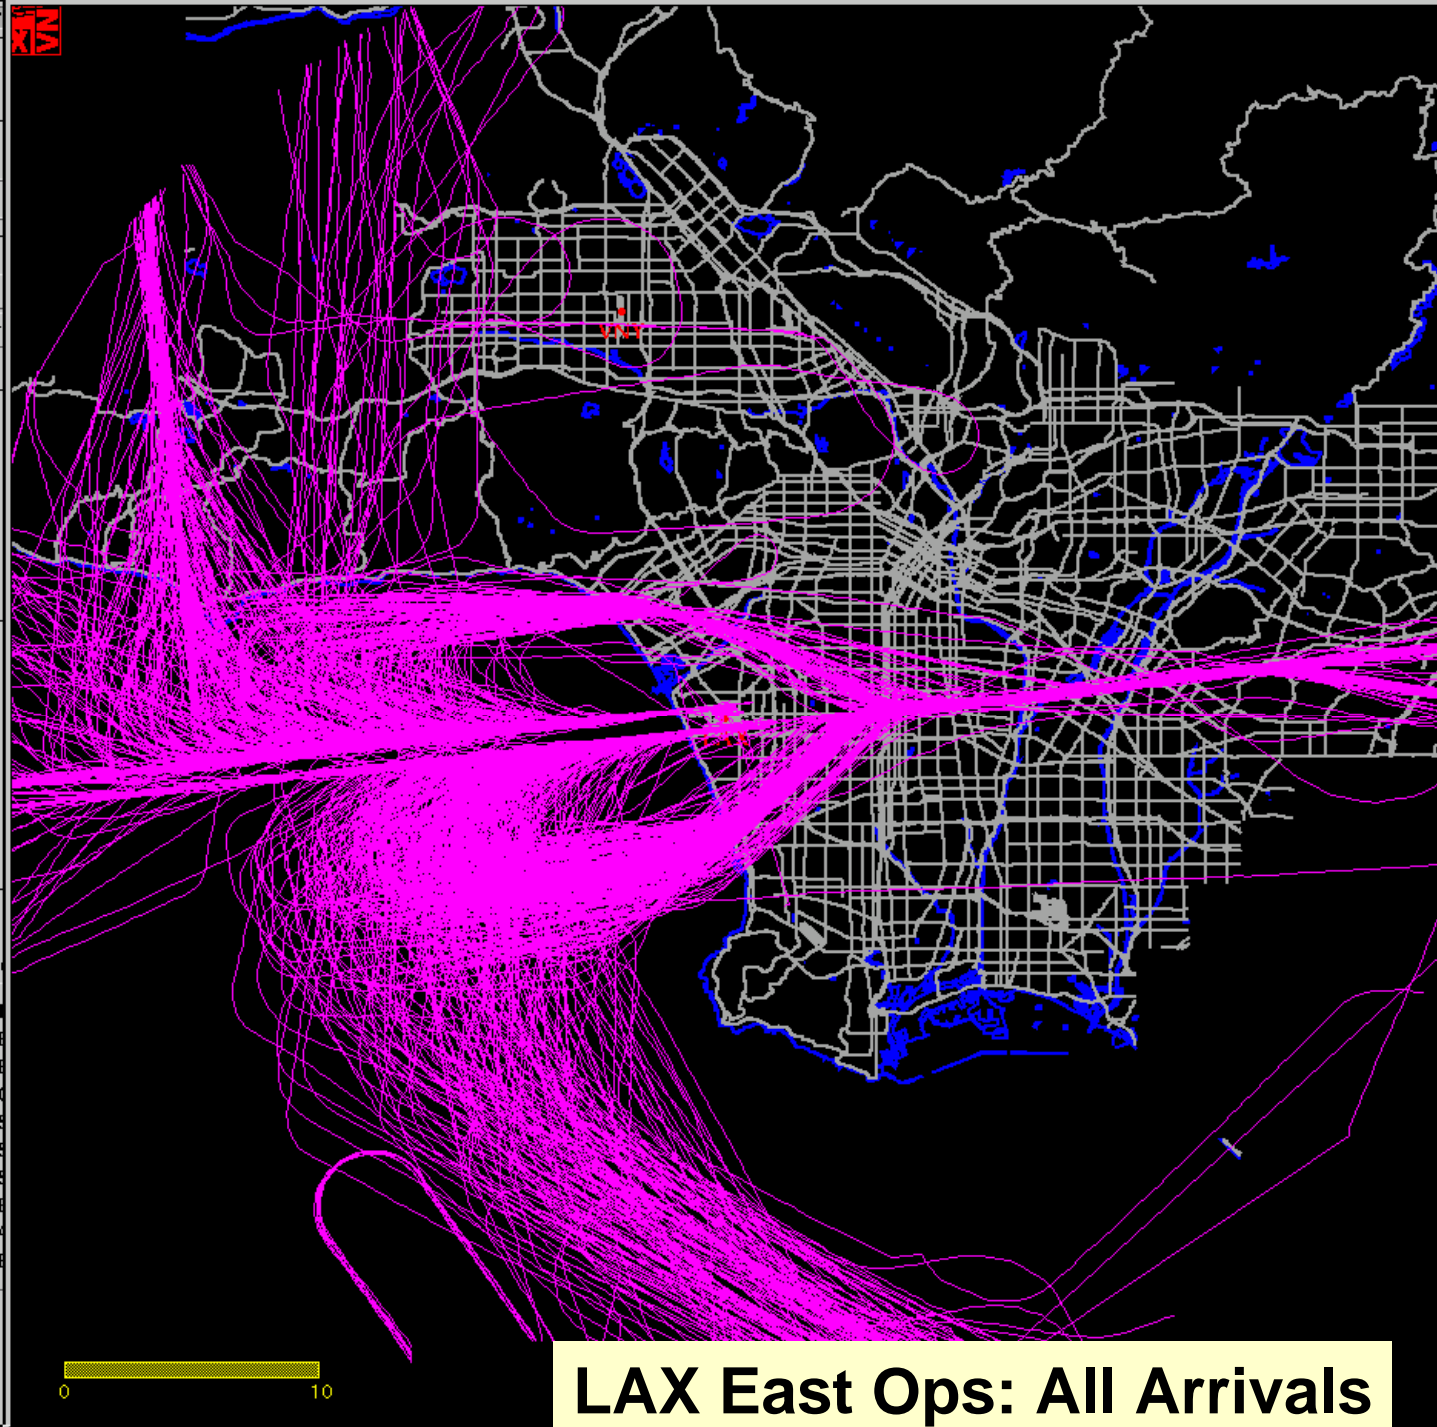

Query

Done Query Print Merge Export

Date/Time Range:

Start Date/Time: 01 /06 /03 00 :00 :00

End Date/Time: 01 /06 /03 23 :59 :59

Flight Data: All Flight Strip Info No Flight

Find: All Transponder Tail Number

Flight Type: ☐ Find All

☐ Departures ☒ Arrivals

☐ Locals ☐ Overflights

Gate Check:

Airline: ☒ Find All

Aircraft: ☒

☒ Display Tracks

Date	Time	Type	Airline/Flt	Tail #	Air
01/06/03	05:53	Arrival	SKW6044		
01/06/03	06:02	Arrival	AAL298		
01/06/03	06:05	Arrival	UAL56		
01/06/03	06:08	Arrival	SKW6976		
01/06/03	06:22	Arrival	EGF238		
01/06/03	06:29	Arrival	EGF292		
01/06/03	06:30	Arrival	EGF294		
01/06/03	06:34	Arrival	SWA596		
01/06/03	06:34	Arrival	LAN600		
01/06/03	06:36	Arrival	SWA1783		

Number of items found by query: 787

Select line to display track information