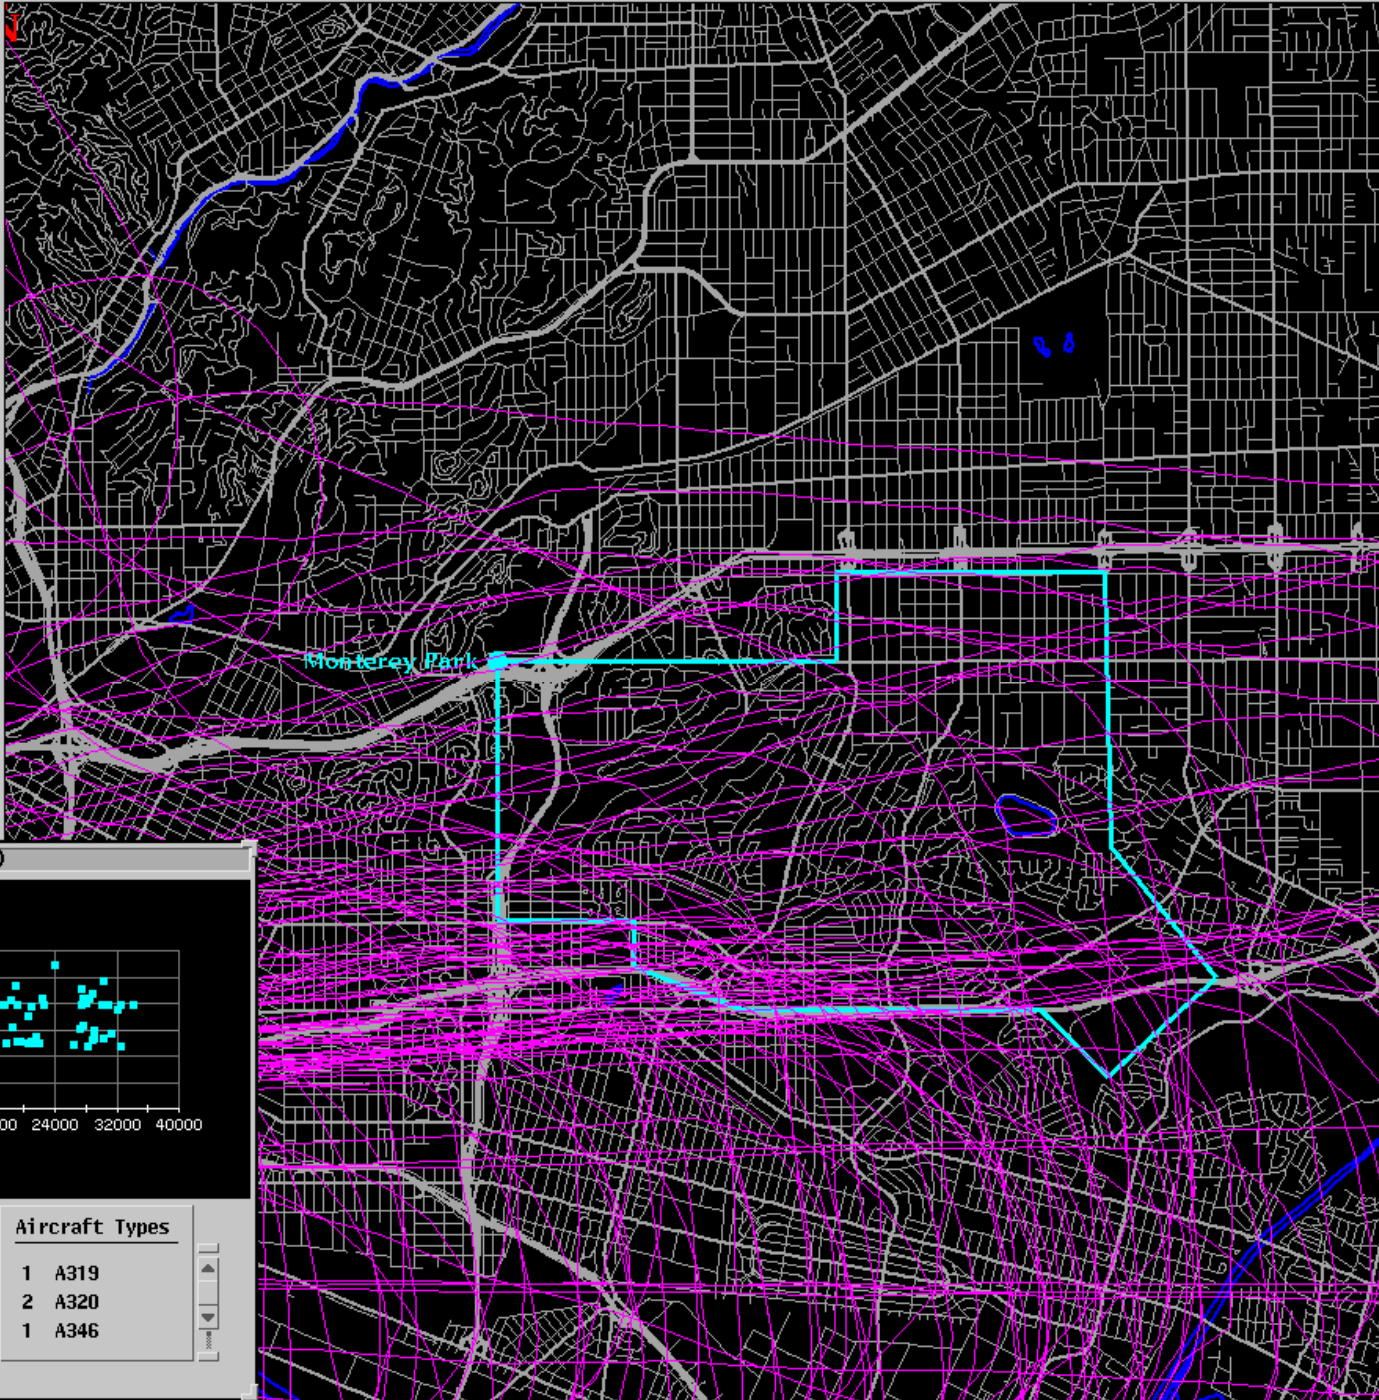

Date/Time Range:

Start Date/Time: 01 / 02 / 04 00 :00 :00

End Date/Time: 01 / 02 / 04 23 :59 :59

Flight Data:

Find:

Flight Type: ☐ Find All

☐ Departures ☒ Arrivals

☐ Locals ☐ Overflights

Gate Check: ☒

Airline: ☒ Find All

Aircraft: ☒ Find All

Gate: Monterey Park

Number of Aircraft: 55

Average Deviation (FT): 20587

Average Altitude (FT): 3352

Aircraft Types

1	A319
2	A320
1	A346