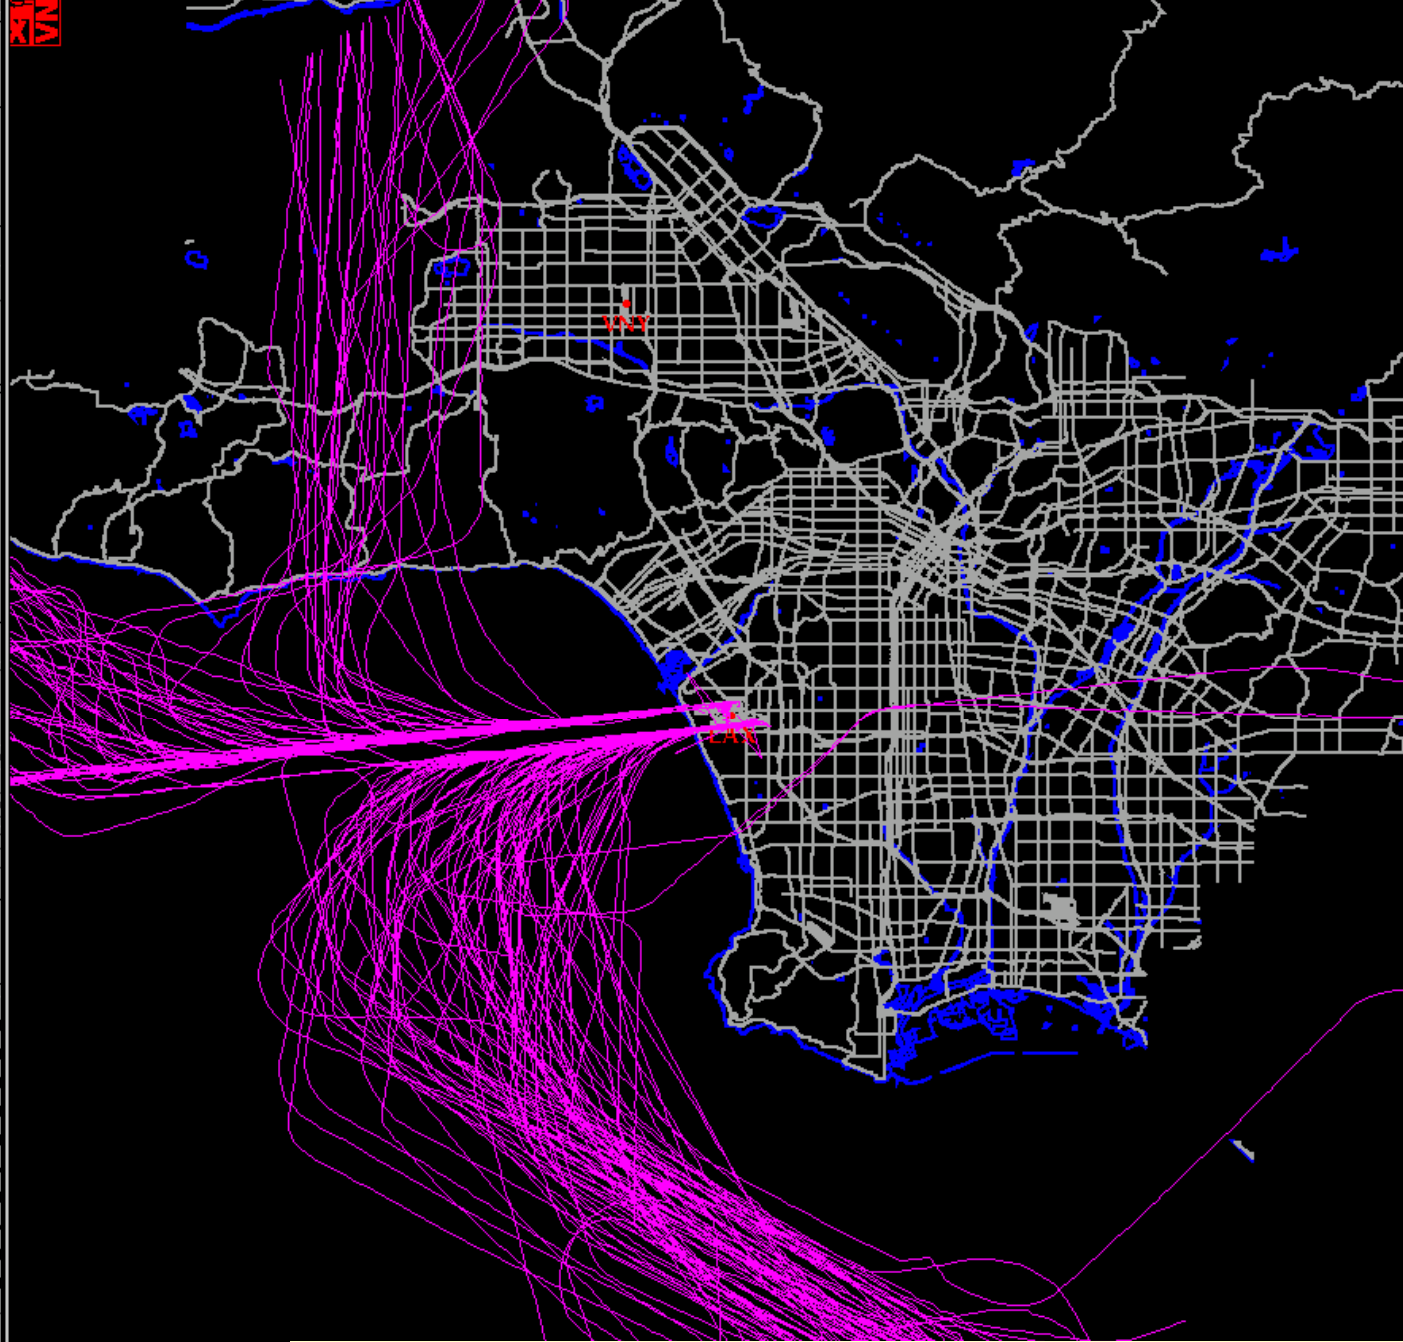

Date/Time Range:
Start Date/Time: 01 /06 /03 00 :00 :00
End Date/Time: 01 /06 /03 23 :59 :59

Flight Data: All Flight Strip Info No Flight Str
Find: All Transponder Tail Number

Flight Type: ☐ Find All
☐ Departures ☒ Arrivals
☐ Locals ☐ Overflights

Gate Check: ☒

Airline: ☒ Find All
Aircraft: ☐ F

SF34
SW2
SW3
SW4
T38
Select A/C

☒ Display Tracks

Date	Time	Type	Airline/Flt Tail #	Aircra
01/06/03	20:40	Arrival	SKW6233	E12
01/06/03	20:44	Arrival	SKW6057	E12
01/06/03	20:44	Arrival	SKW6194	E12
01/06/03	20:45	Arrival	SKW6094	E12
01/06/03	20:55	Arrival	SKW6196	E12
01/06/03	20:56	Arrival	EGF304	SF3
01/06/03	20:57	Arrival	SKW6039	E12
01/06/03	20:58	Arrival	EGF316	SF3
01/06/03	21:12	Arrival	SKW6076	E12
01/06/03	21:18	Arrival	SKW6124	E12

Number of items found by query: 151
Select line to display track information

LAX East Ops Arrivals: Turboprops