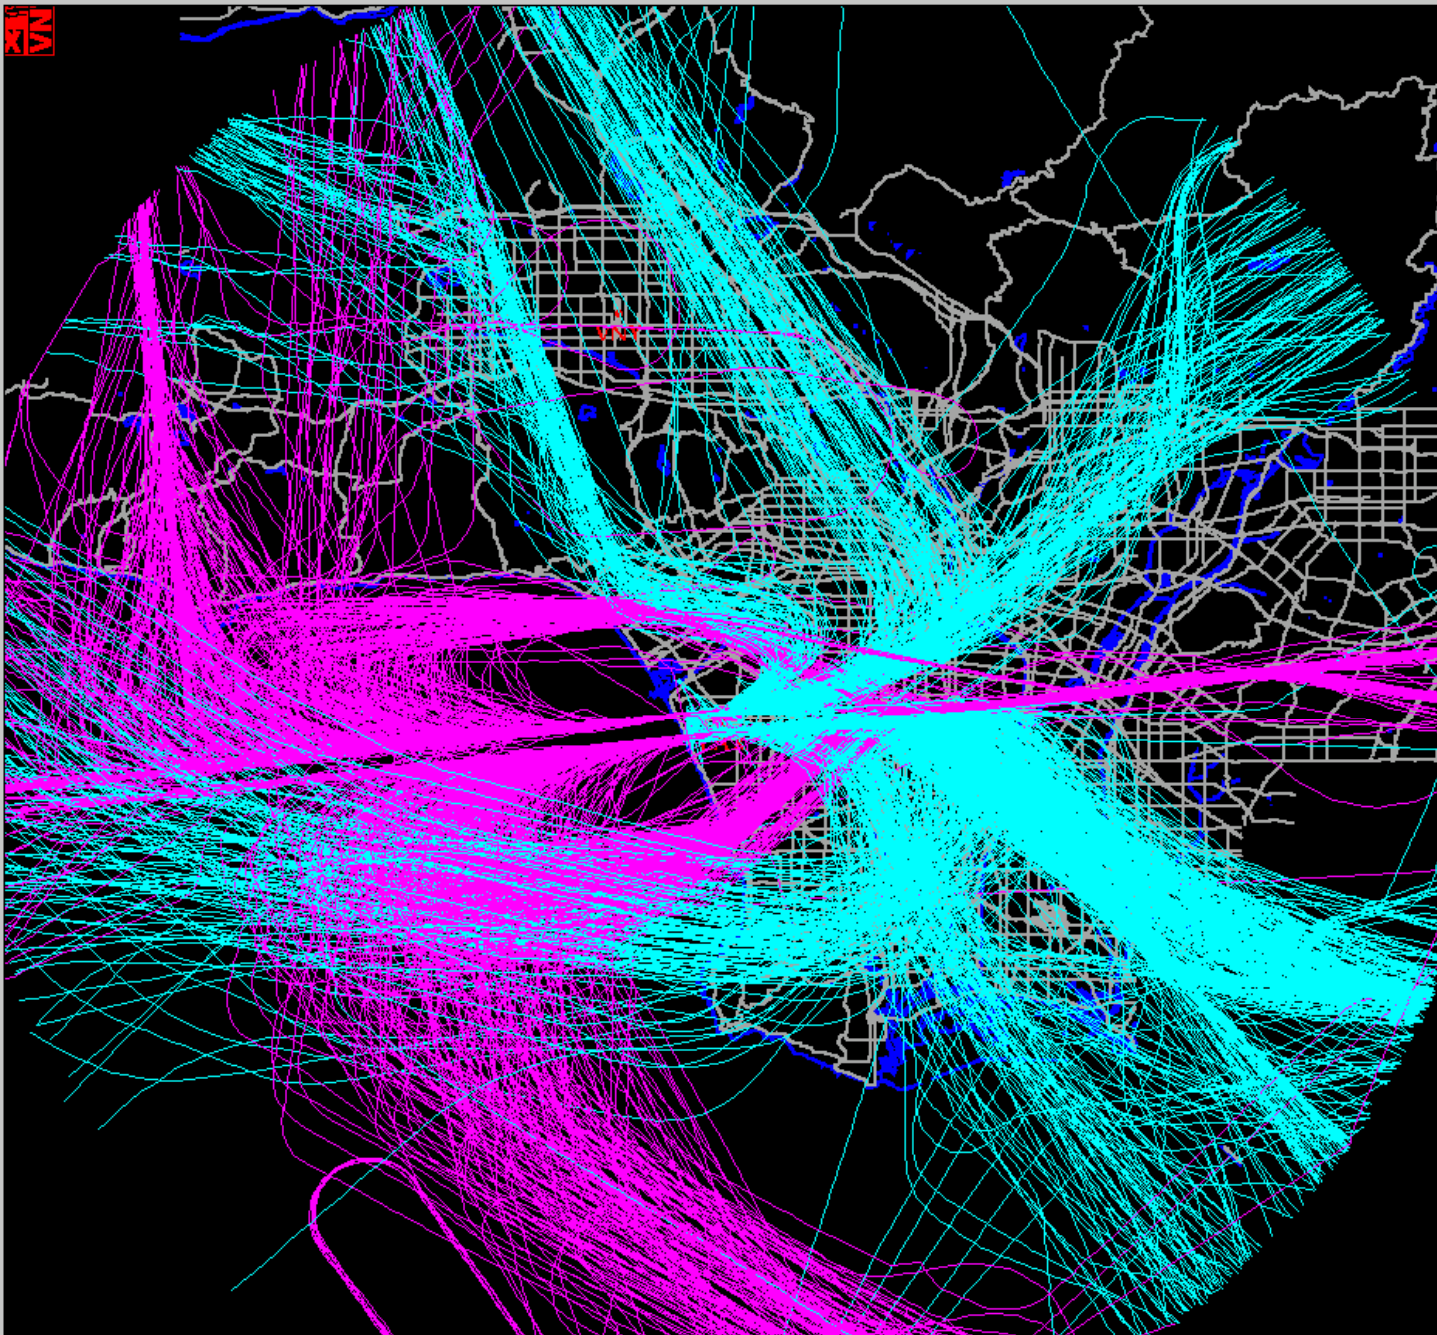

Query

Done Query Print Merge Export

Date/Time Range:

Start Date/Time: 01 /06 /03 00 :00 :00

End Date/Time: 01 /06 /03 23 :59 :59

Flight Data: All Flight Strip Info No Flight

Find: All Transponder Tail Number

Flight Type: ☐ Find All

☒ Departures ☒ Arrivals

☐ Locals ☐ Overflights

Gate Check:

Airline: ☒ Find All

Aircraft: ☒

☒ Display Tracks

Date	Time	Type	Airline/Flt Tail #	Air
01/06/03	00:39	Departure	CMP447	E
01/06/03	00:41	Arrival	SWA944	E
01/06/03	00:41	Departure	MXA137	A
01/06/03	00:43	Departure	USA622	A
01/06/03	00:44	Departure	AAL2484	M
01/06/03	00:44	Departure	EIA807	D
01/06/03	00:46	Departure	UAL98	A
01/06/03	00:47	Arrival	AWE635	E
01/06/03	00:47	Departure	TAI531	A
01/06/03	00:49	Departure	NWA586	E

Number of items found by query: 1643

Select line to display track information

LAX East Ops: Arrivals & Departures