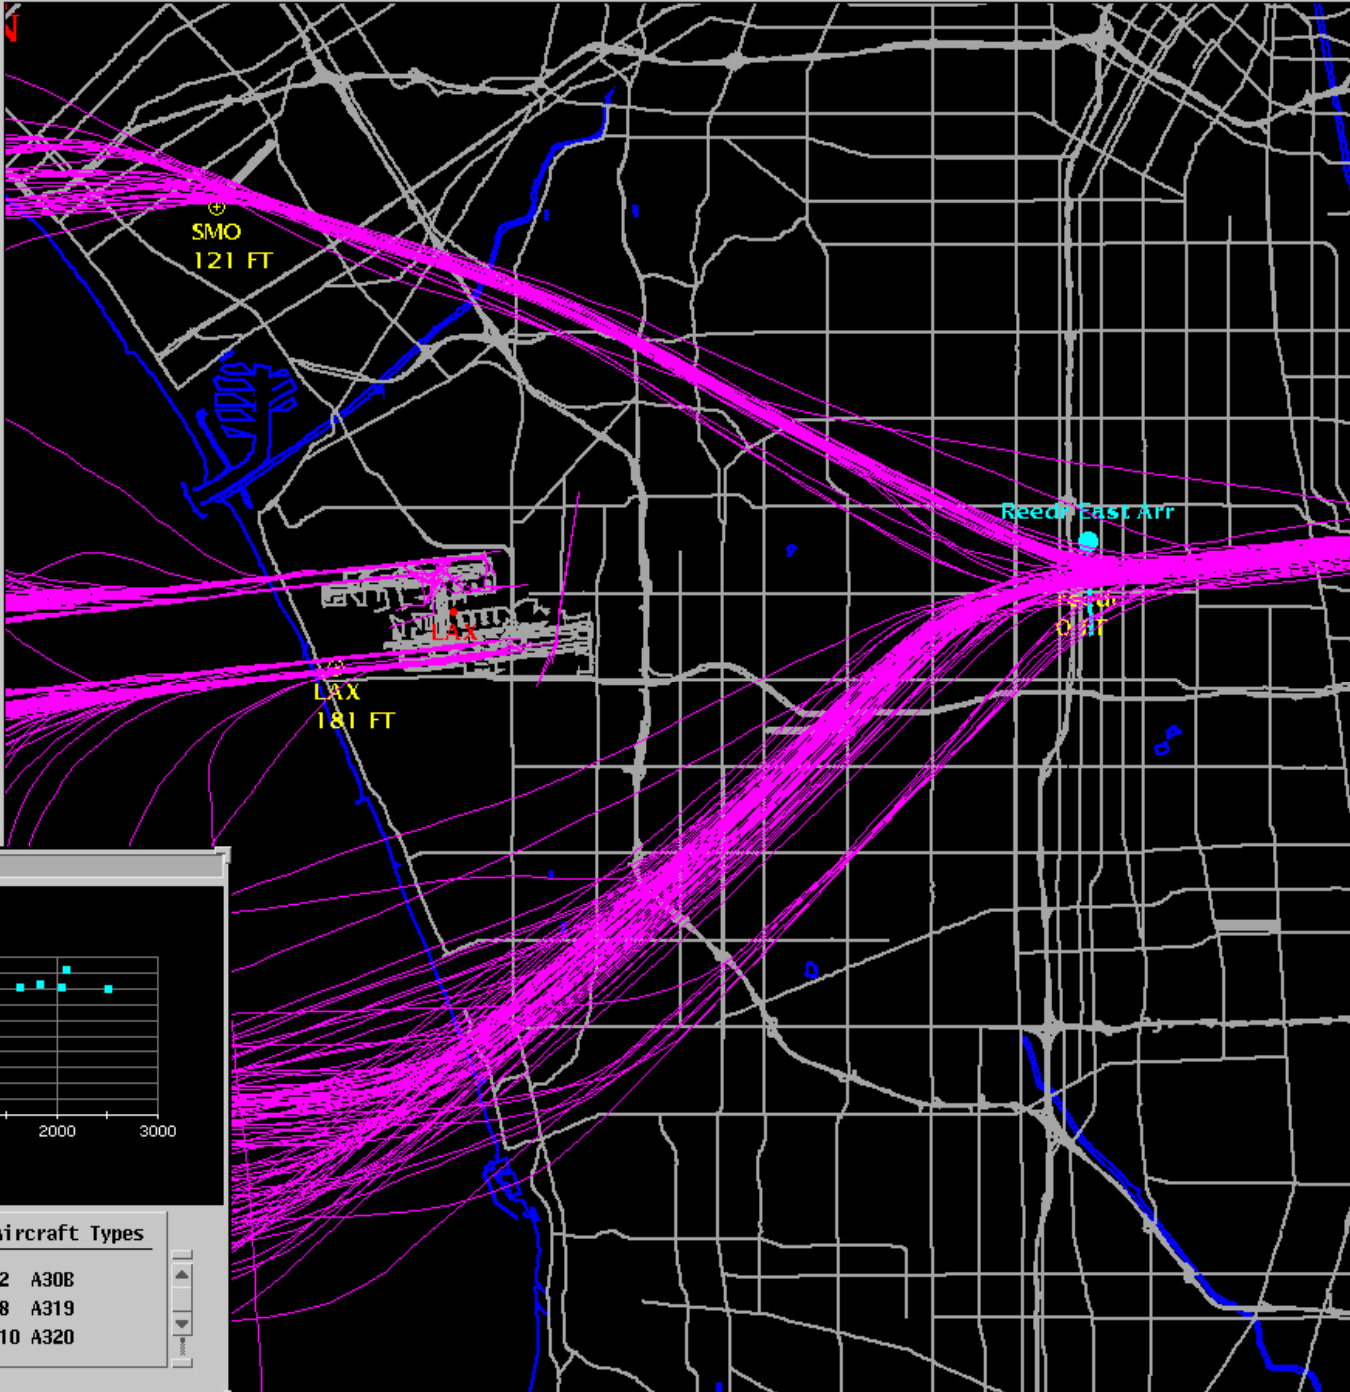

Date/Time Range:

Start Date/Time: 12 /30 /03 06 :00 :00

End Date/Time: 12 /30 /03 13 :40 :00

Flight Data:

Find:

Flight Type: ☐ Find All

☐ Departures ☒ Arrivals

☐ Locals ☐ Overflights

Gate Check: ☒

Airline: ☒ Find All

Aircraft: ☒ Find

Gate Penetrations (LAX)