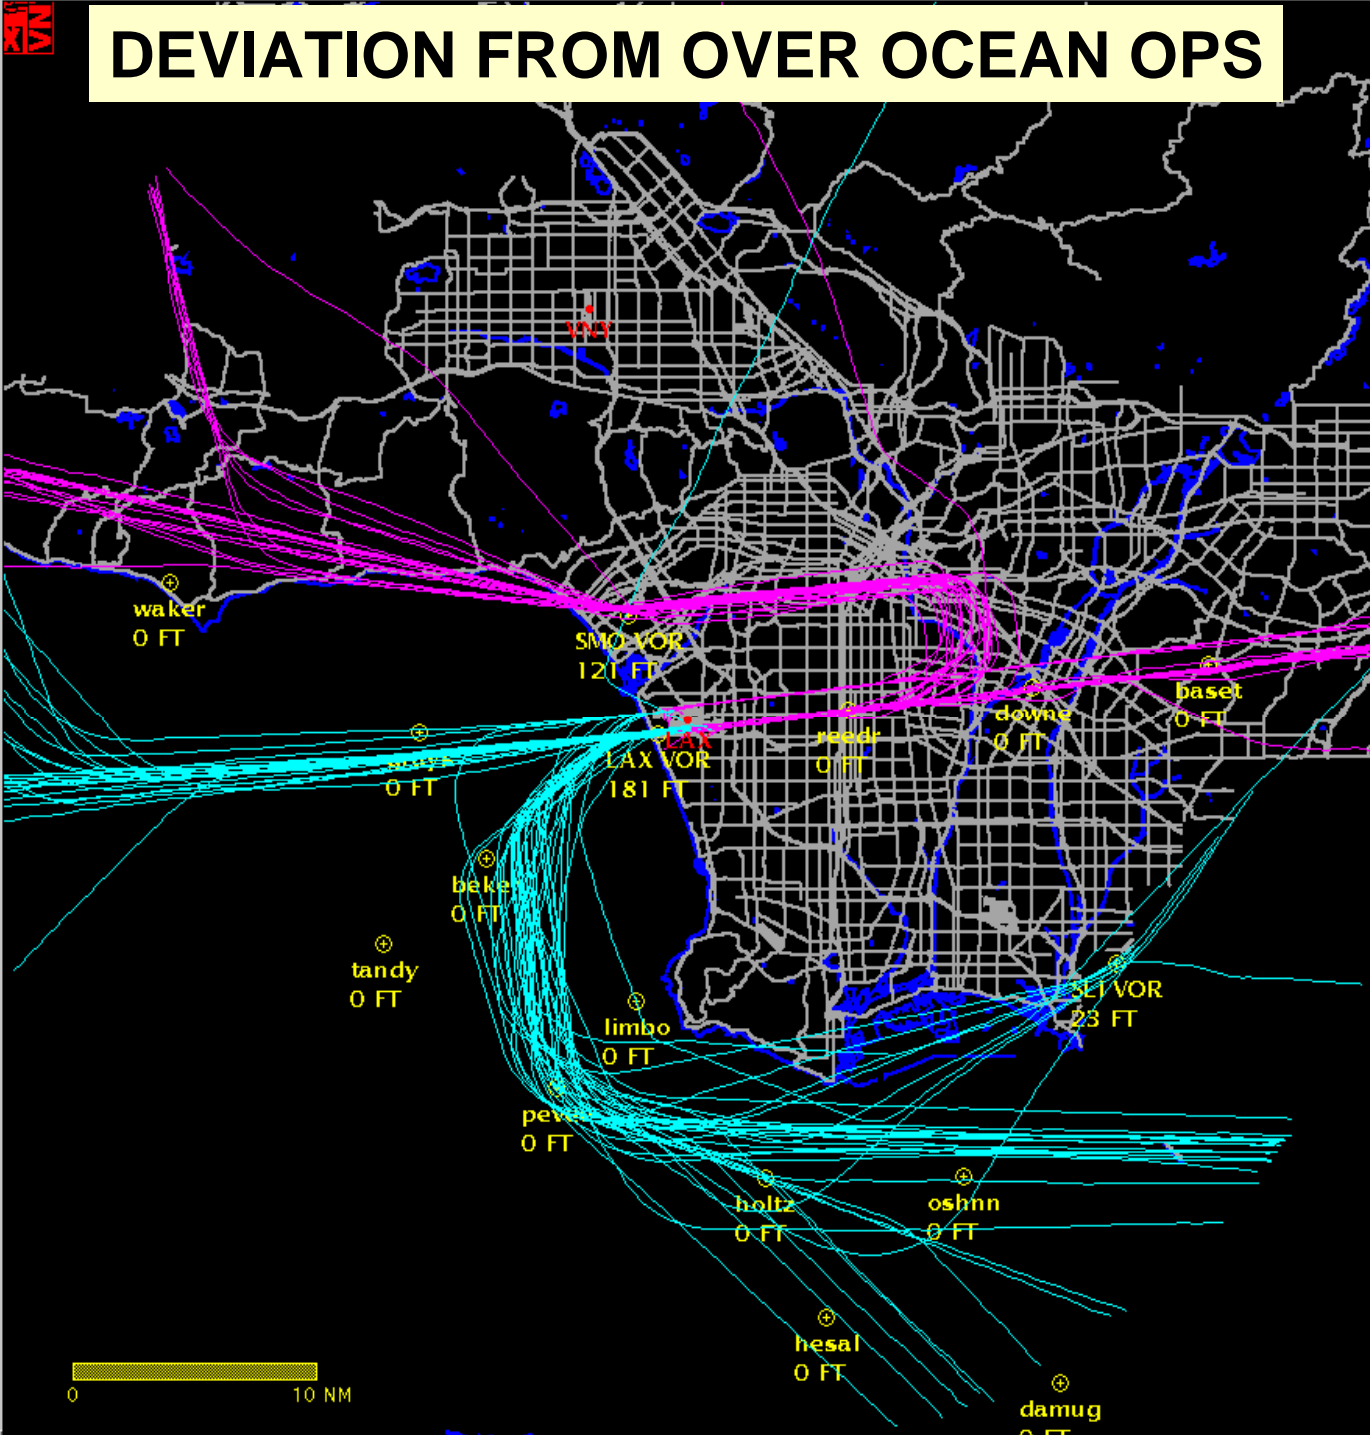

DEVIATION FROM OVER OCEAN OPS

Date/Time Range:
Start Date/Time: 05 /30 /03 00 :00 :00
End Date/Time: 05 /30 /03 06 :30 :00

Flight Data: All Flight Strip Info No Flight Strip
Find: All Transponder Tail Number

Flight Type: ☐ Find All ☒ Gate Check
☒ Departures ☒ Arrivals
☐ Locals ☐ Overflights

Airline: ☒ Find All **Aircraft:** ☒ Find

☒ Display Tracks

Date	Time	Type	Airline/Flt	Tail #	Aircraft
05/30/03	05:47	Arrival	UPS904	UPS904	B752
05/30/03	05:49	Arrival	AAL298	AAL298	B762
05/30/03	05:54	Arrival	SKW6098	SKW6098	E120
05/30/03	05:54	Arrival	UAL56	UAL56	B752
05/30/03	05:55	Departure	FDX3606	FDX3606	MD10
05/30/03	05:56	Arrival	AAL286	AAL286	B752
05/30/03	06:05	Departure	SWA1070	SWA1070	B733
05/30/03	06:08	Departure	AAL588	AAL588	B738
05/30/03	06:10	Departure	UAL116	UAL116	A319
05/30/03	06:12	Departure	FDX691	FDX691	MD11

Number of items found by query: 101
Select line to display track information