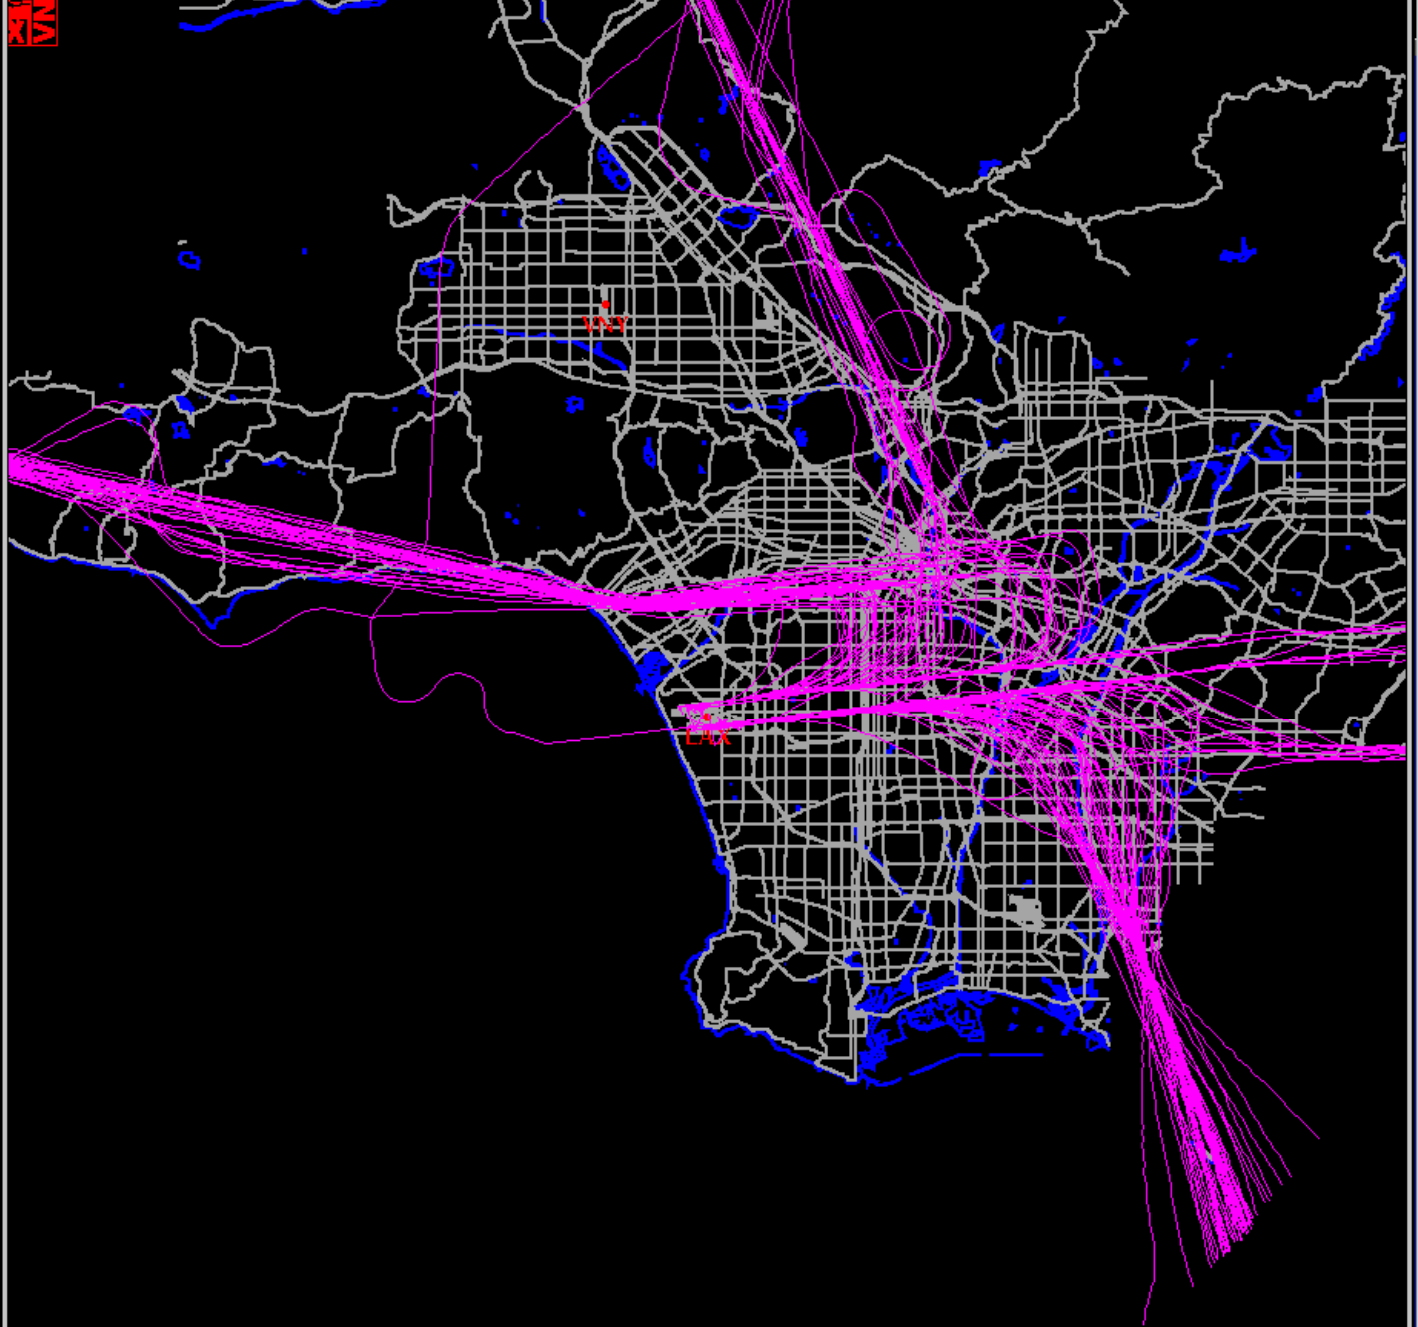

Query

Done Query Print Merge Export

Date/Time Range:

Start Date/Time: 03 / 08 / 03 00 :00 :00

End Date/Time: 03 / 08 / 03 23 :59 :59

Flight Data: All Flight Strip Info No Flight Str

Find: All Transponder Tail Number

Flight Type: ☐ Find All

☐ Departures ☒ Arrivals

☐ Locals ☐ Overflights

Gate Check: ☒

Airline: ☒ Find All

Aircraft: ☐ F

SF34
SW2
SW3
SW4
T38

Select A/C

☒ Display Tracks

Date	Time	Type	Airline/Flt Tail #	Aircra
03/08/03	19:57	Arrival	EGF202	SF34
03/08/03	20:12	Arrival	SKW6247	E12
03/08/03	20:15	Arrival	SKW6057	E12
03/08/03	20:22	Arrival	SKW6233	E12
03/08/03	20:40	Arrival	SKW6148	E12
03/08/03	20:43	Arrival	SKW6039	E12
03/08/03	20:44	Arrival	SKW6124	E12
03/08/03	20:51	Arrival	SKW6196	E12
03/08/03	21:12	Arrival	EGF268	SF34
03/08/03	21:53	Arrival	SKW6198	E12

Number of items found by query: 122

Select line to display track information

LAX West Ops Arrivals:Turboprops