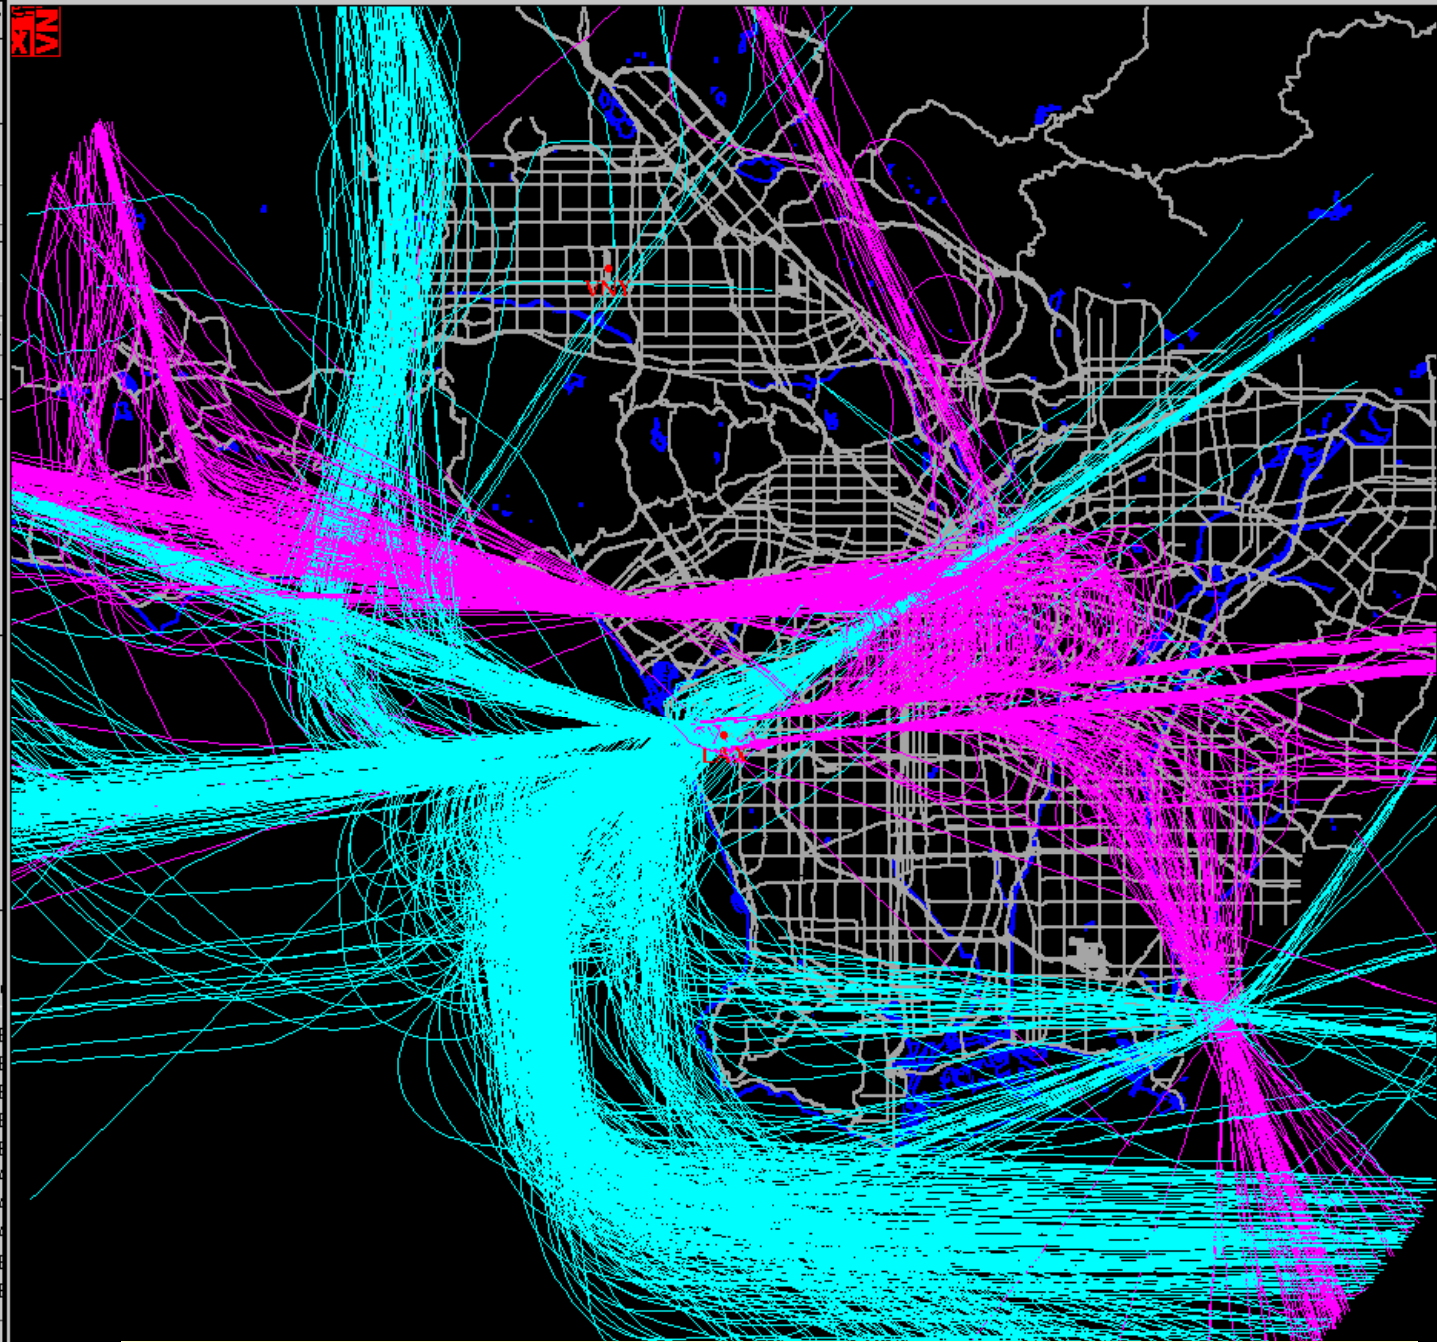

Flight Type:  Find All

Departures  Arrivals

Locals  Overflights

Gate Check:

Airline:  Find All

Aircraft:

Display Tracks

Date	Time	Type	Airline/Flt	Tail #	Air
03/08/03	00:01	Departure	ACA7040		E
03/08/03	00:03	Arrival	AAL1559		E
03/08/03	00:03	Departure	QFA108		E
03/08/03	00:04	Departure	ACA794		E
03/08/03	00:05	Departure	SIA29		A
03/08/03	00:07	Departure	USA622		A
03/08/03	00:09	Departure	AJM074		A
03/08/03	00:10	Departure	DHL876		A
03/08/03	00:12	Departure	UAL126		E
03/08/03	00:13	Departure	MXA137		E