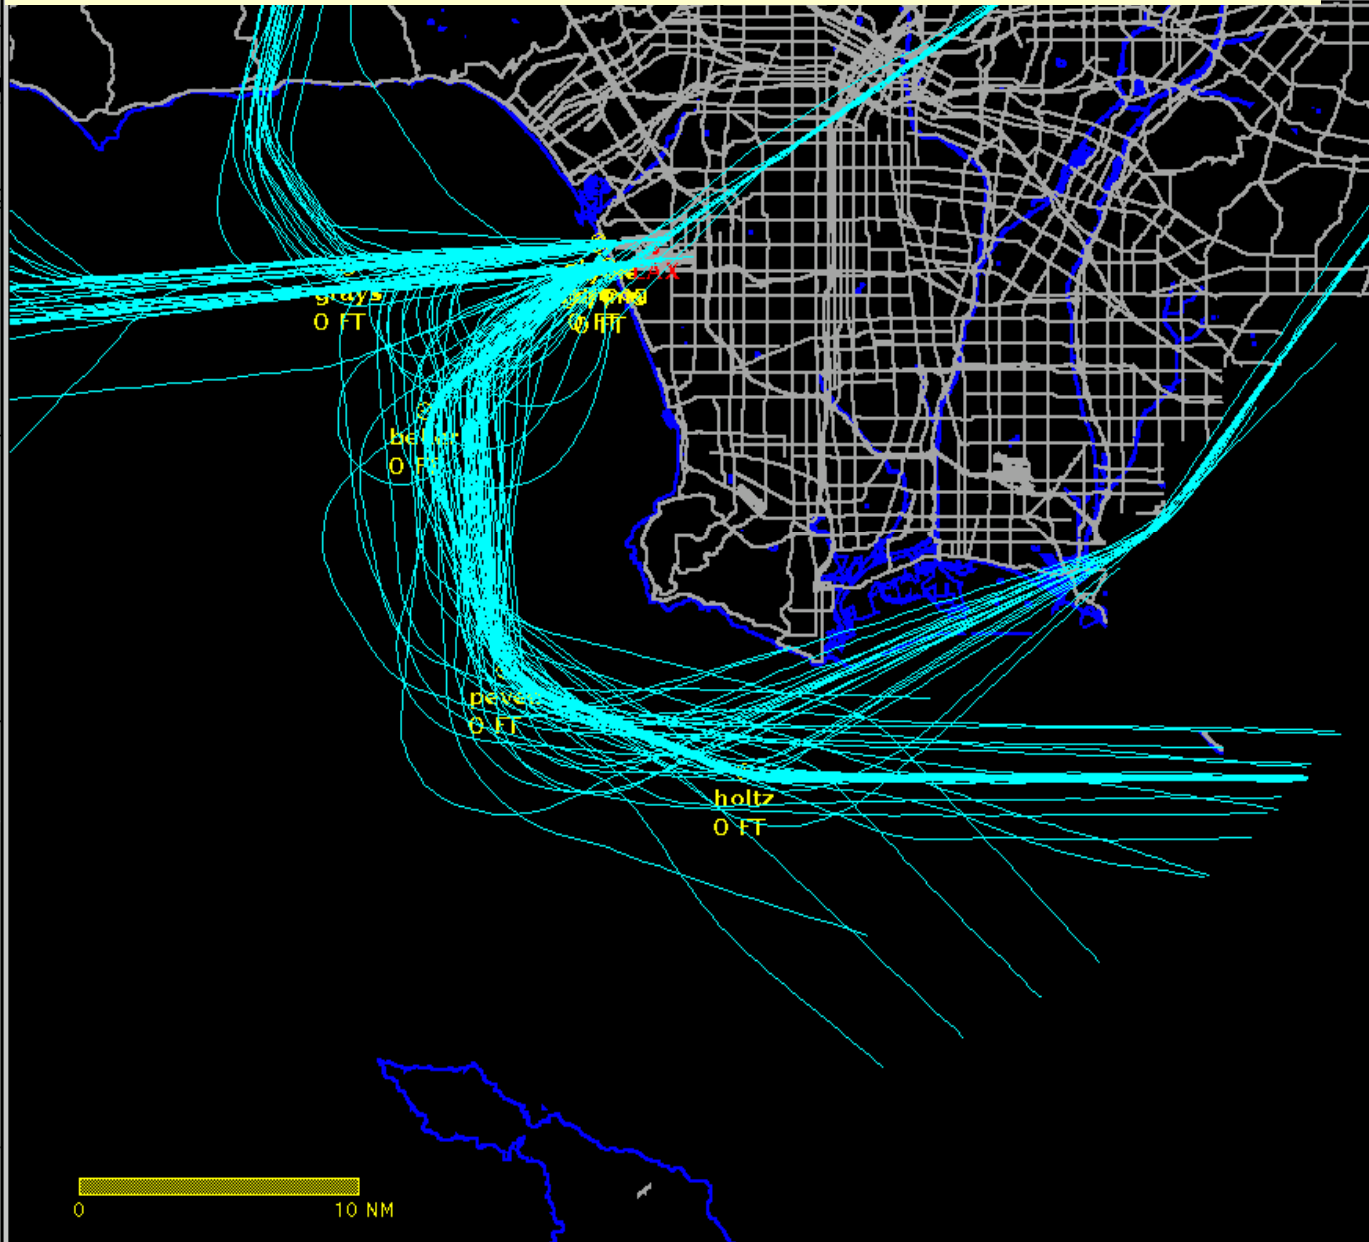

**Find:** All Transponder Tail Number

**Flight Type:**  Find All

Departures  Arrivals  
 Locals  Overflights

**Gate Check:**

**Airline:**  Find All

**Aircraft:**  Find

TB10  
 WW23  
 WW24  
 WW25  
 WW4A

# JET DEPARTURES 7:00 PM TO MIDNIGHT HOLTZ FIVE DP ACTIVE

Display Tracks

Date	Time	Type	Airline/Flt	Tail #	Aircraft
06/05/03	19:02	Departure	ACA764	ACA764	A319
06/05/03	19:03	Departure	UAL1422	UAL1422	B733
06/05/03	19:05	Departure	AAL2470	AAL2470	MD80
06/05/03	19:06	Departure	SWA495	SWA495	B733
06/05/03	19:12	Departure	SWA216	SWA216	B733
06/05/03	19:12	Departure	DLH451	DLH451	B744
06/05/03	19:15	Departure	ACA785	ACA785	A321
06/05/03	19:16	Departure	SWA2210	SWA2210	B733
06/05/03	19:18	Departure	SWA2838	SWA2838	B733
06/05/03	19:29	Departure	AAL136	AAL136	B772