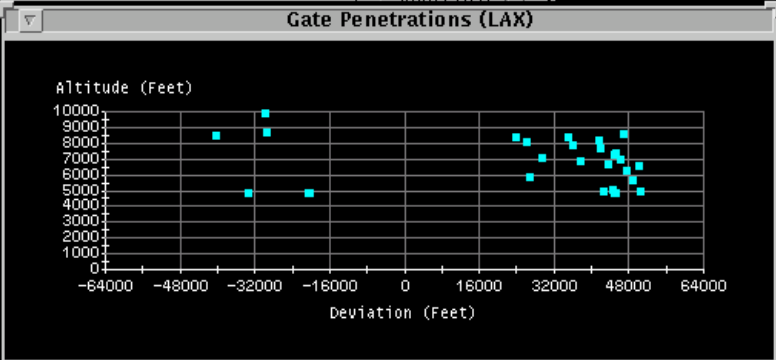

Query Tracker

Date/Time Range:

Start Date/Time: 01 / 03 / 04 00 :00 :00

End Date/Time: 01 / 03 / 04 23 :59 :59

Flight Data:

Find:

Flight Type: ☐ Find All

☒ Departures ☐ Arrivals

☐ Locals ☐ Overflights

Gate Check: ☒

Airline: ☒ Find All

Aircraft: ☐ Find

SF34

SW2

SW3

SW4

T38

Select A/C

Gate: Palos Verdes

Number of Aircraft: 29

Average Deviation (FT): 26956

Average Altitude (FT): 6774

Aircraft Types

1 BE30

21 E120

7 SF34