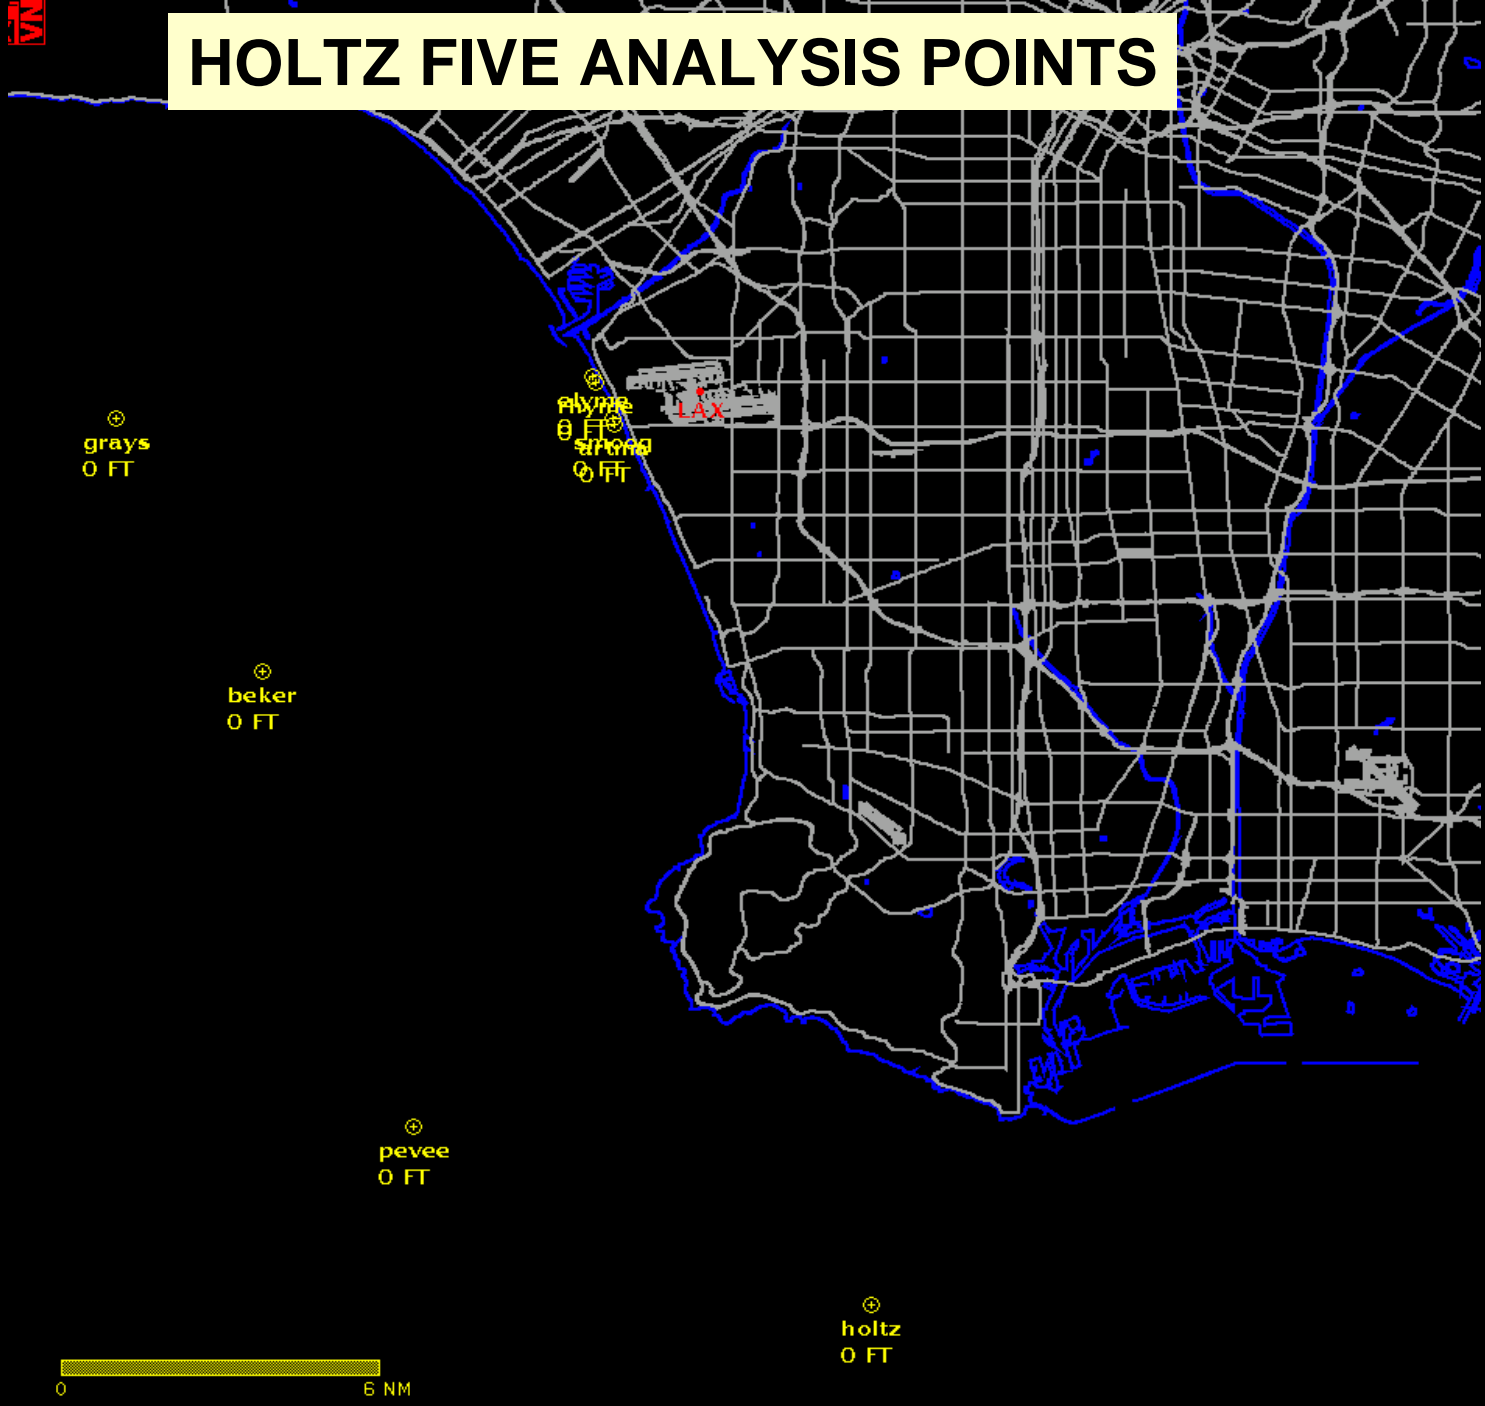

# HOLTZ FIVE OFFSHORE ANALYSIS POINTS

Date/Time Range: ZC

Start Date/Time: 05 /29 /03 19 :00 :00  
 End Date/Time: 05 /29 /03 23 :59 :59

**Flight Data:** All Flight Strip Info No Flight Strip  
**Find:** All Transponder Tail Number