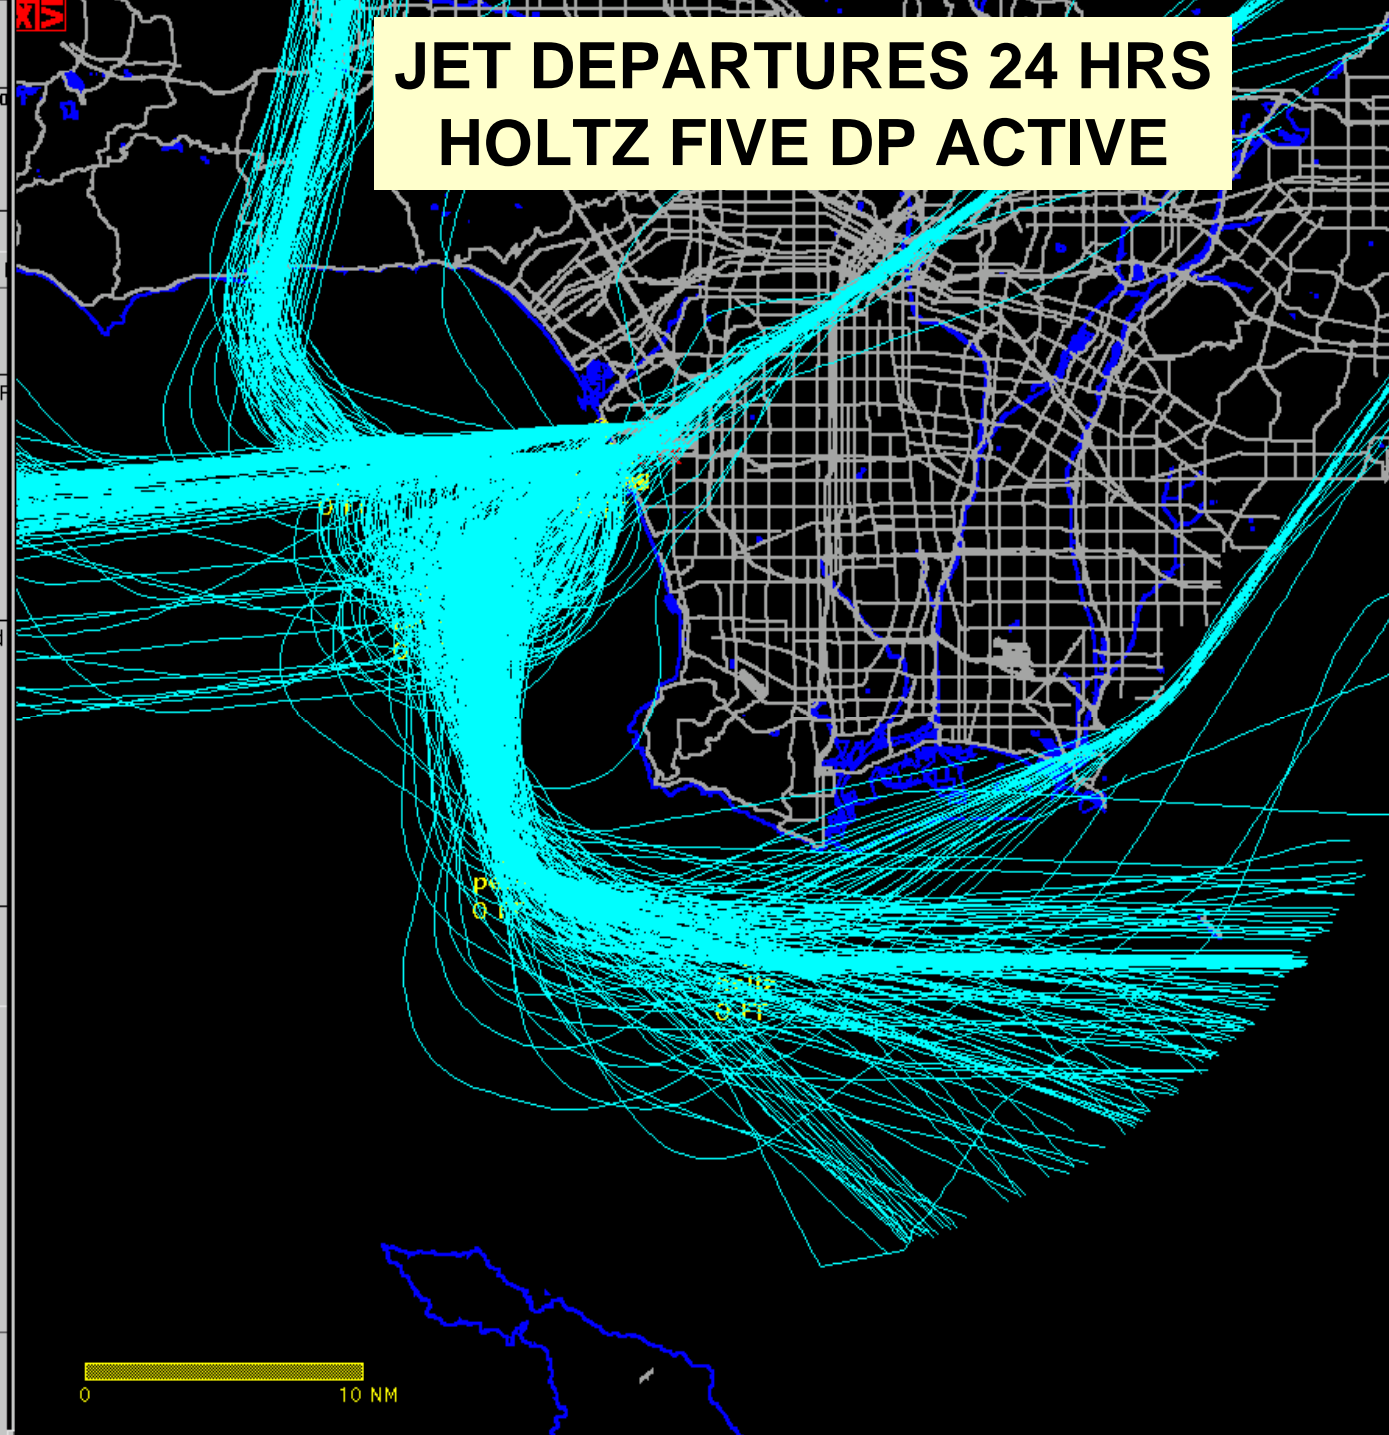

Done Query Print Merge Export

Date/Time Range: Zc

Start Date/Time: 06 /15 /03 00 :00 :00

End Date/Time: 06 /15 /03 23 :59 :59

Flight Data: All Flight Strip Info No Flight Strip

Find: All Transponder Tail Number

Flight Type: ☐ Find All

☒ Departures ☐ Arrivals

☐ Locals ☐ Overflights

Gate Check: ☒ P

Airline: ☒ Find All

Aircraft: ☐ Find

TB10

WW23

WW24

WW25

WW4A

Select A/C ▾

☒ Display Tracks

Date	Time	Type	Airline/Flt	Tail #	Aircraft
06/15/03	00:00	Departure	DAL360	B752	B752
06/15/03	00:02	Departure	UAL865	A320	A320
06/15/03	00:04	Departure	USA622	A321	A321
06/15/03	00:04	Departure	MXA137	B752	B752
06/15/03	00:14	Departure	FJI811	B742	B742
06/15/03	00:15	Departure	CKK102	MD11	MD11
06/15/03	00:16	Departure	UAL158	B763	B763
06/15/03	00:18	Departure	AAL1740	B752	B752
06/15/03	00:24	Departure	UAL180	A320	A320
06/15/03	00:36	Departure	RYN4	A320	A320

Number of items found by query: 639

Select line to display track information

JET DEPARTURES 24 HRS

HOLTZ FIVE DP ACTIVE