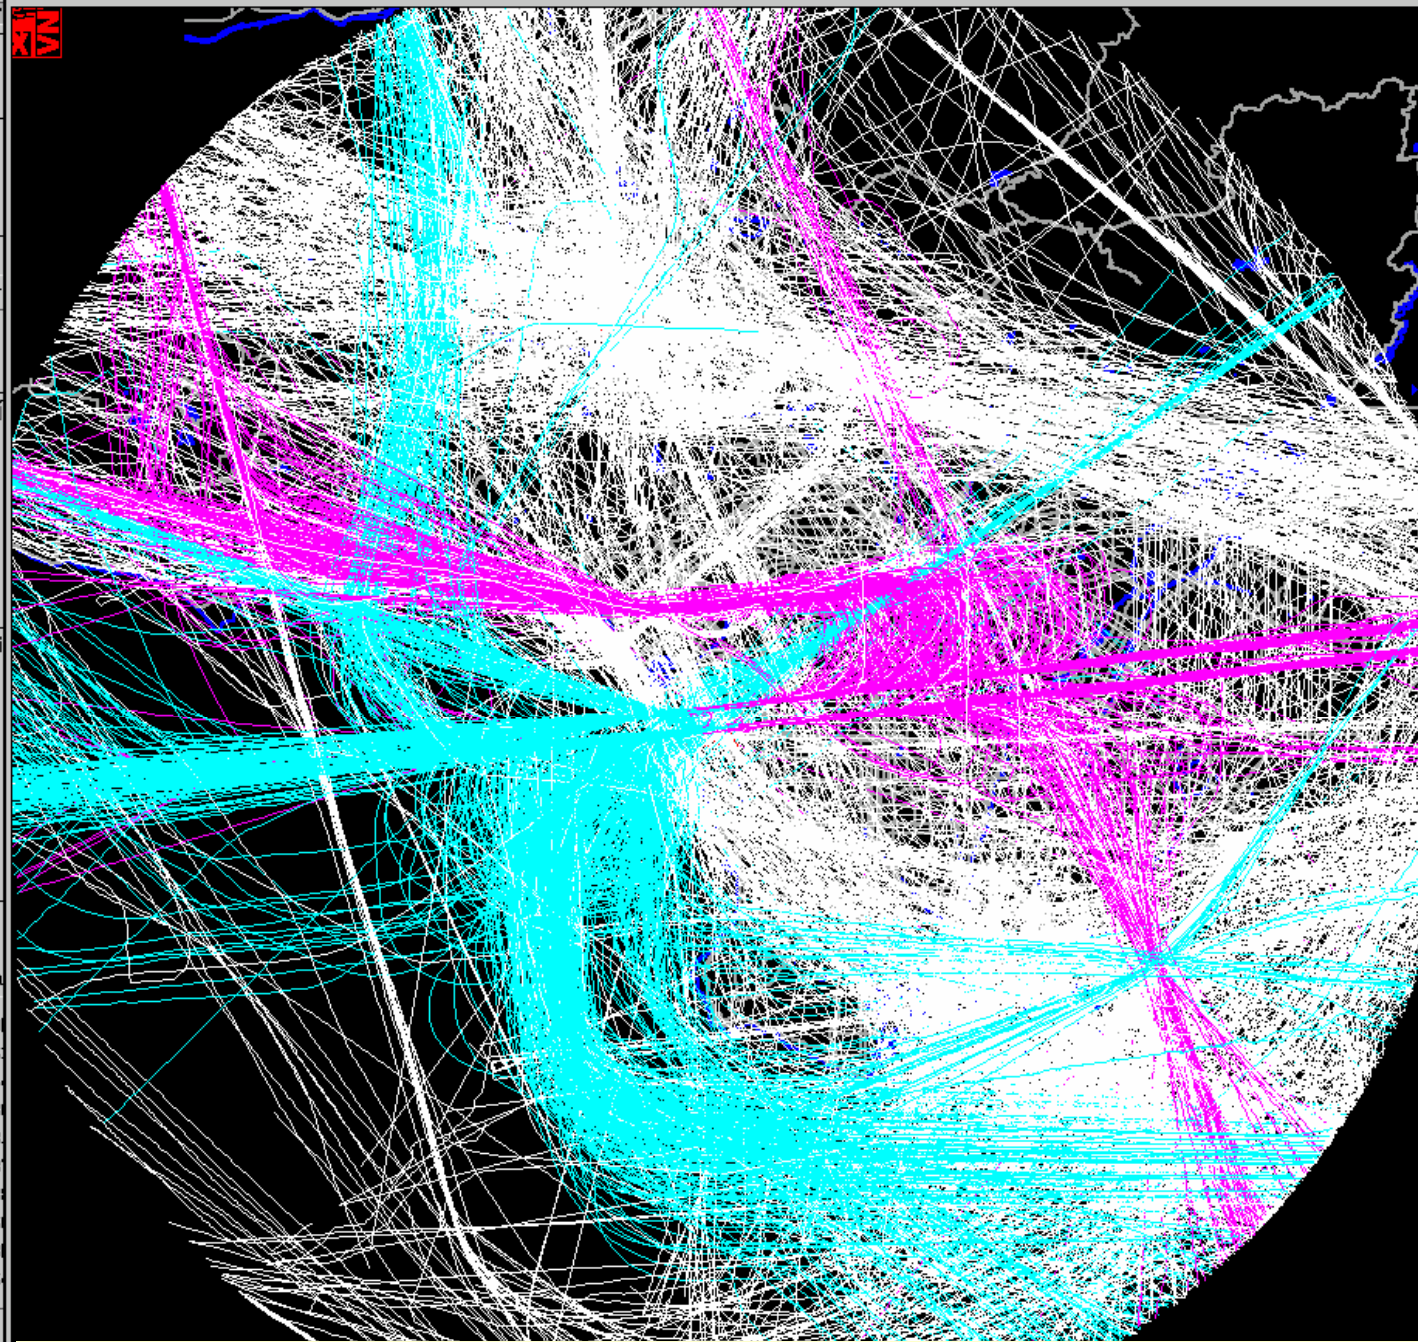

Query Tr

Done Query Print Merge Export

Date/Time Range:

Start Date/Time: 03 /08 /03 00 :00 :00

End Date/Time: 03 /08 /03 23 :59 :59

Flight Data: All Flight Strip Info No Flight Str

Find: All Transponder Tail Number

Flight Type: ☐ Find All

☒ Departures ☒ Arrivals

☐ Locals ☒ Overflights

Gate Check: ☒

Airline: ☒ Find All

Aircraft: ☒ Fil

☒ Display Tracks

Date	Time	Type	Airline/Ft Tail #	Aircra
03/08/03	06:40	Arrival	DHL401	A301
03/08/03	06:41	Departure	UAL102	B76
03/08/03	06:42	Overflight	ANZ6	B74
03/08/03	06:42	Departure	AAL1398	MD81
03/08/03	06:44	Overflight	UAL758	B73
03/08/03	06:44	Departure	ASA473	B73
03/08/03	06:44	Departure	DAL1284	B73
03/08/03	06:44	Overflight	EJA399	C56
03/08/03	06:45	Overflight	N88RL	P28
03/08/03	06:45	Departure	DAL1852	B76

Number of items found by query: 3321

Select line to display track information

West Ops: Arrivals, Departures & Overflights