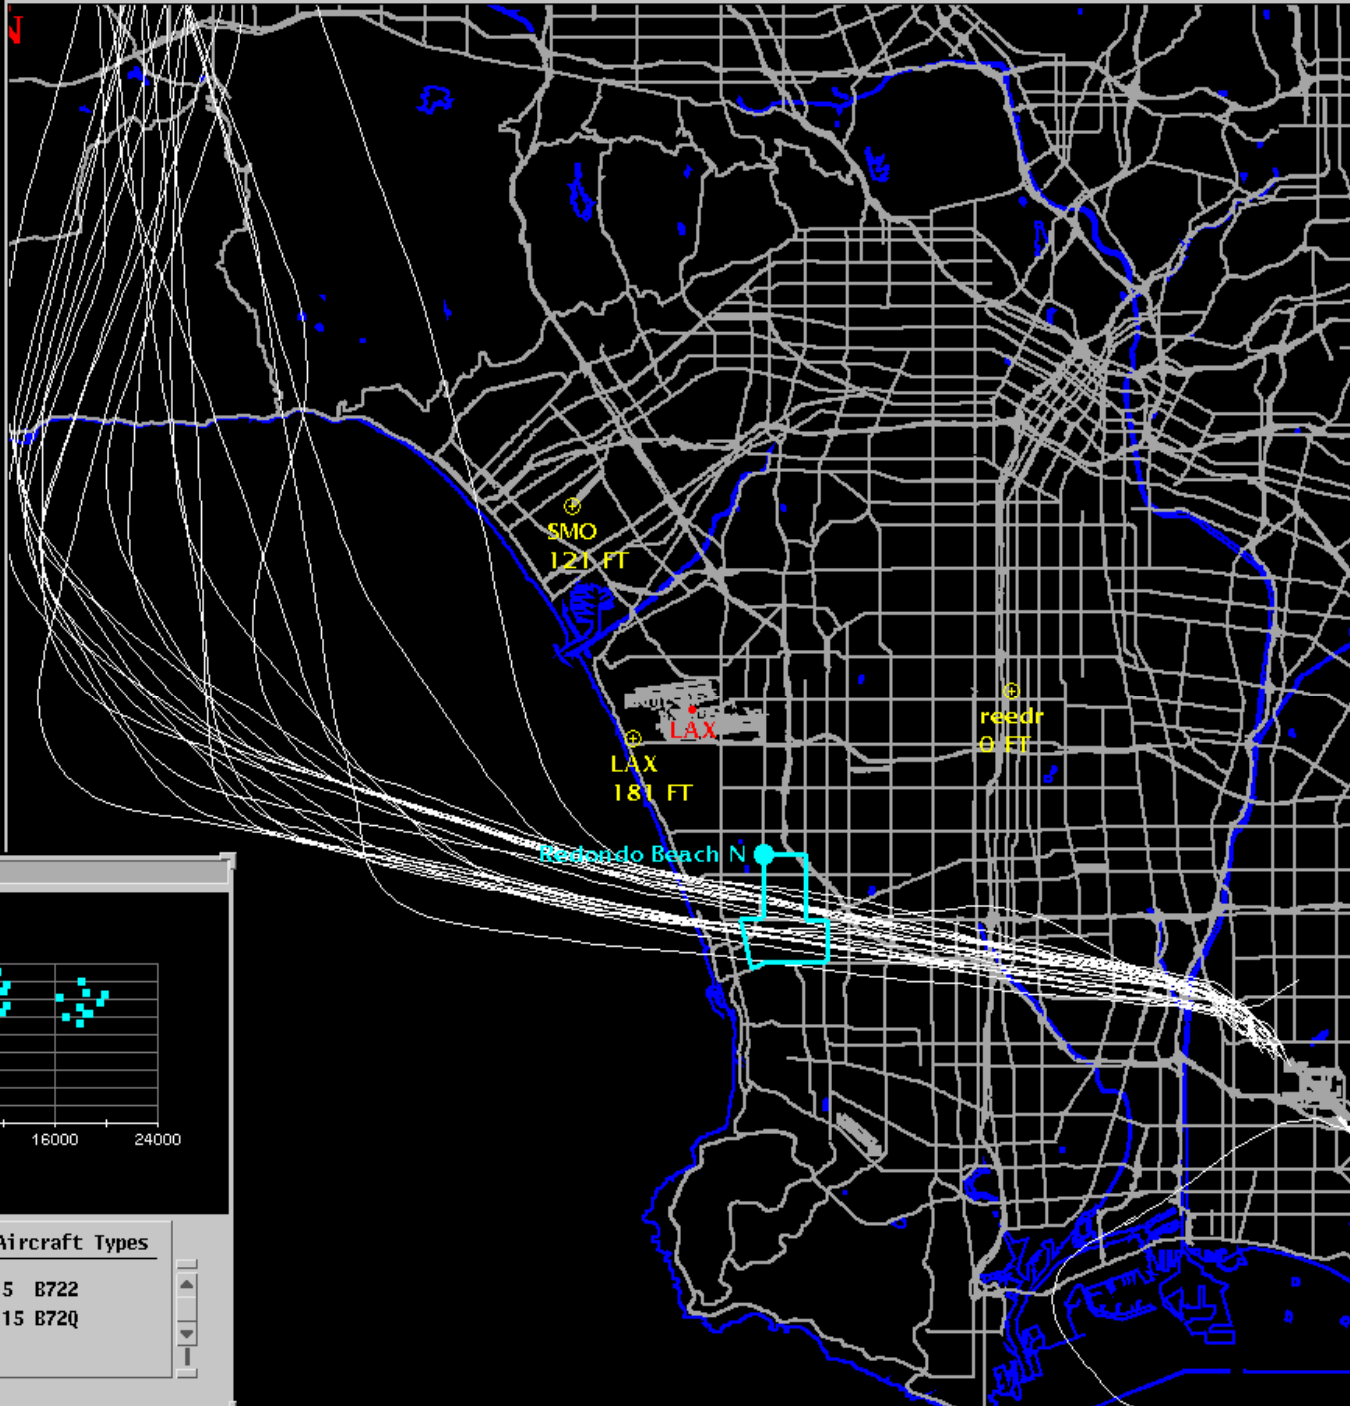

Date/Time Range:
Start Date/Time: 12 / 01 / 03 00 :00 :00
End Date/Time: 12 / 31 / 03 23 :59 :59

Flight Data: All Flight Strip Info No Flight Strip
Find: All Transponder Tail Number
Tail Number/Transponder: FDX1808

Flight Type: ☐ Find All
☐ Departures ☐ Arrivals
☐ Locals ☒ Overflights

Gate Check: ☒ Find All

Airline: ☒ Find All
Aircraft: ☒ Find All