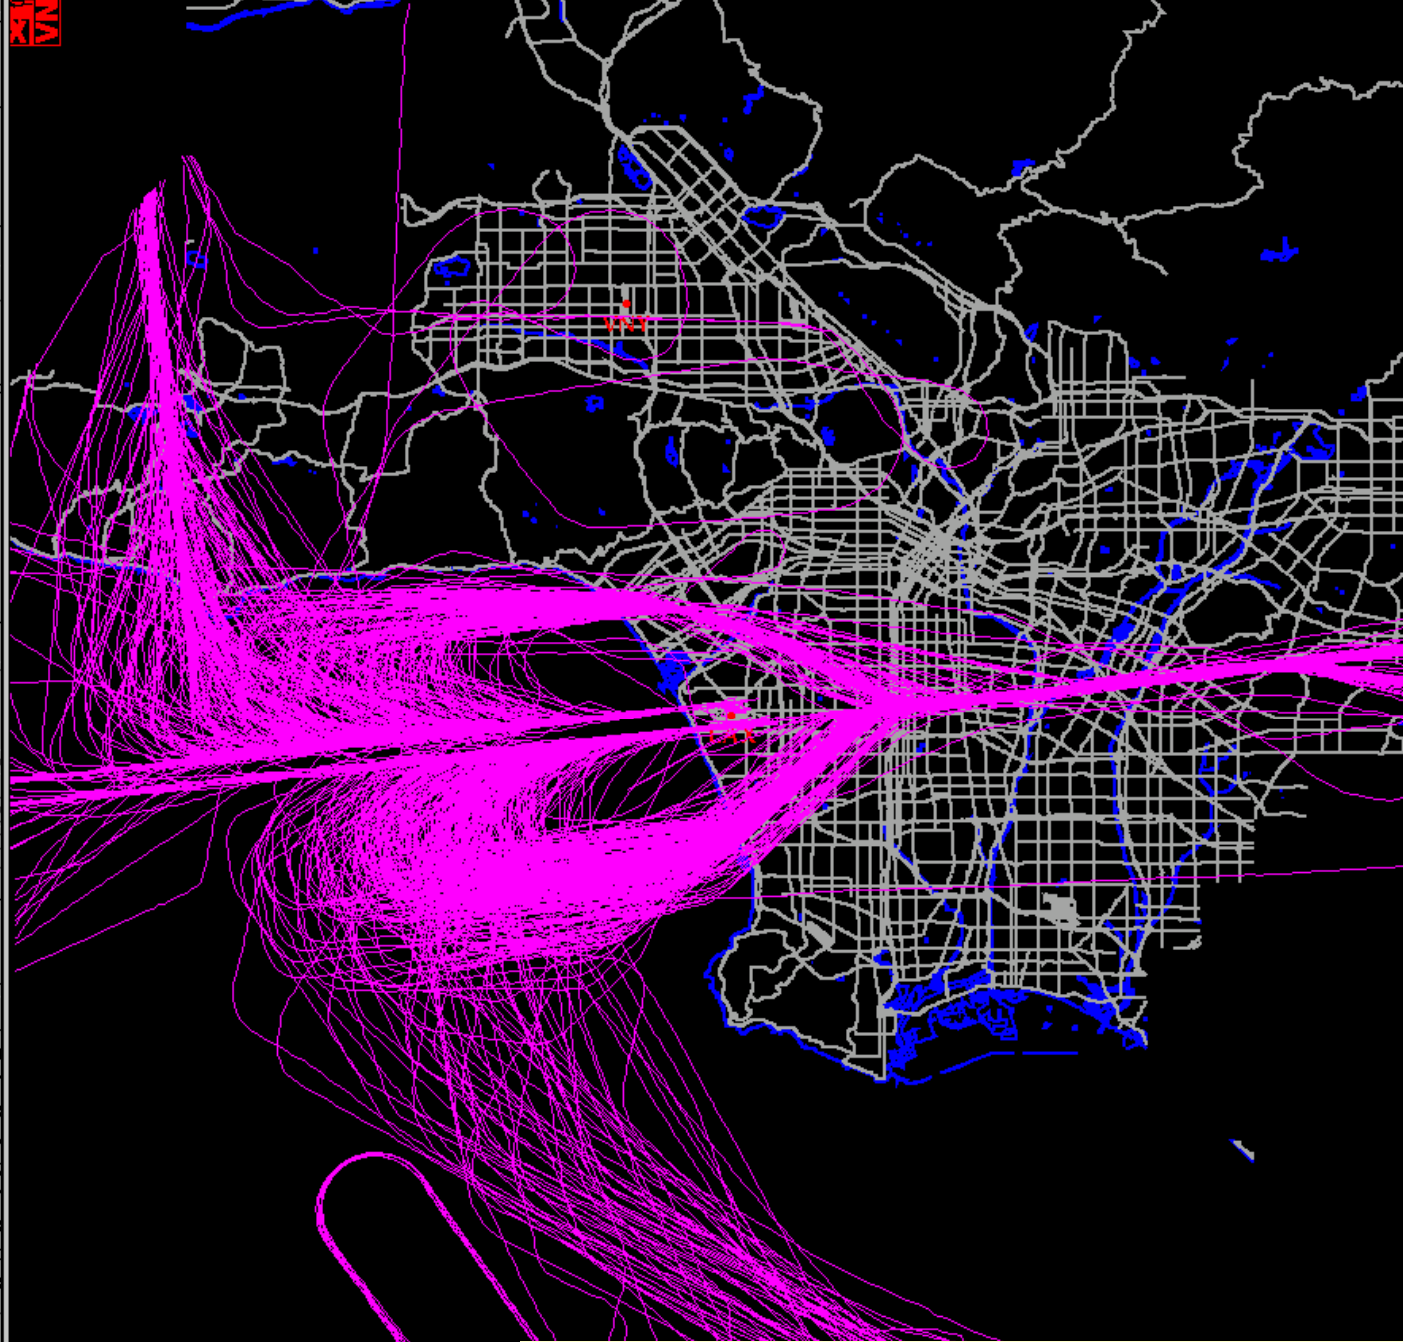

Query

Done Query Print Merge Export

Date/Time Range:

Start Date/Time: 01 /06 /03 00 :00 :00

End Date/Time: 01 /06 /03 23 :59 :59

Flight Data: All Flight Strip Info No Flight Str

Find: All Transponder Tail Number

Flight Type: ☐ Find All

☐ Departures ☒ Arrivals

☐ Locals ☐ Overflights

Gate Check: ☒

Airline: ☒ Find All

Aircraft: ☐ F

TB10

WW23

WW24

WW25

WW4A

Select A/C

☒ Display Tracks

Date	Time	Type	Airline/Flt Tail #	Aircra
01/06/03	10:04	Arrival	EGF396	E13
01/06/03	10:05	Arrival	N96CM	C50
01/06/03	10:08	Arrival	SWA1130	B73
01/06/03	10:11	Arrival	AAL2079	B73
01/06/03	10:12	Arrival	ASA588	B73
01/06/03	10:12	Arrival	UAL443	B75
01/06/03	10:14	Arrival	SWA299	B73
01/06/03	10:15	Arrival	DAL1111	B73
01/06/03	10:15	Arrival	SWA1323	B73
01/06/03	10:17	Arrival	MEP902	MD8

Number of items found by query: 595

Select line to display track information

LAX East Ops Arrivals: Jets