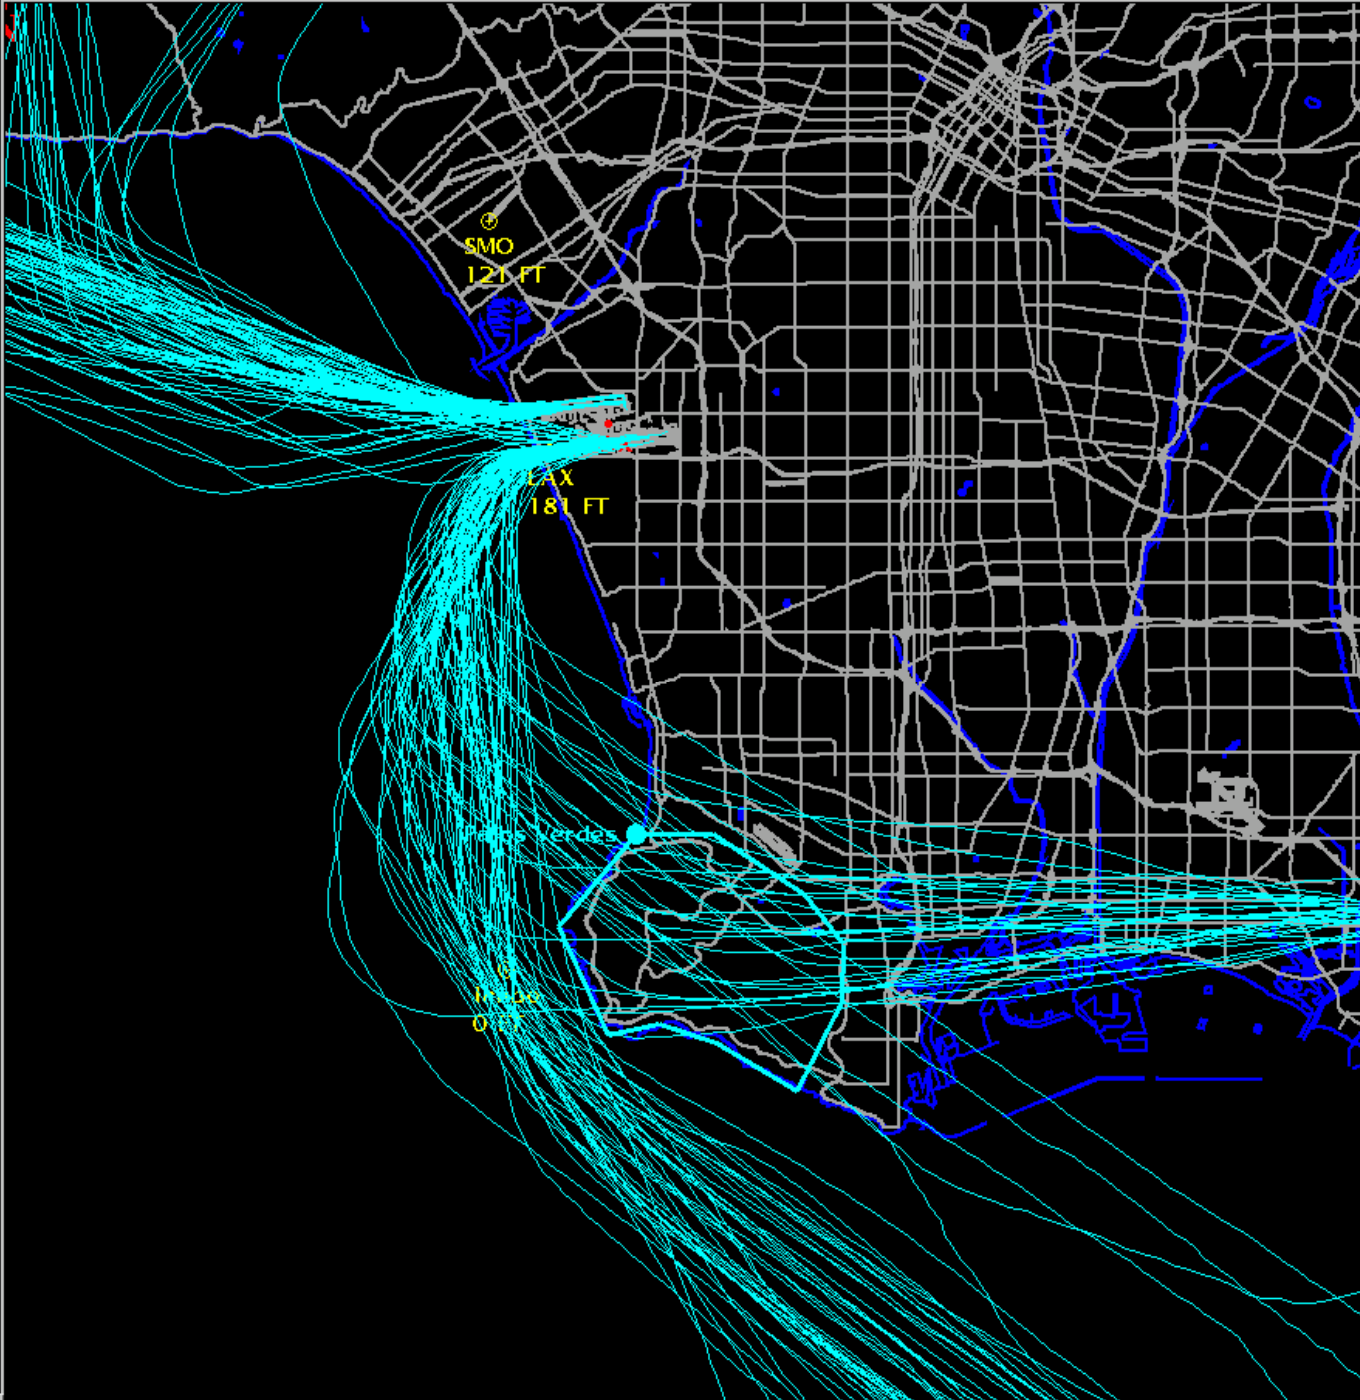

Date/Time Range:

Start Date/Time: 01 / 03 / 04 00 :00 :00
End Date/Time: 01 / 03 / 04 23 :59 :59

Flight Data:
Find:

Flight Type: ☐ Find All ☒ Gate Check
☒ Departures ☐ Arrivals
☐ Locals ☐ Overflights

Airline: ☒ Find All Aircraft: ☐ Find
SF34
SW2
SW3
SW4
T38
Select A/C

☒ Display Tracks

Date	Time	Type	Airline/Flt	Tail #	Aircraft
01/03/04	05:52	Departure	OPT616	BE20	
01/03/04	06:43	Departure	SKW6344	E120	
01/03/04	07:00	Departure	EGF063	SF34	
01/03/04	07:21	Departure	SKW6283	E120	
01/03/04	07:34	Departure	EGF065	SF34	
01/03/04	07:45	Departure	EGF011	SF34	
01/03/04	07:57	Departure	SKW6222	E120	
01/03/04	08:07	Departure	AMF535	BE99	
01/03/04	08:32	Departure	SKW6250	E120	
01/03/04	08:52	Departure	SKW6346	E120	

Number of items found by query: 140

Select line to display track information