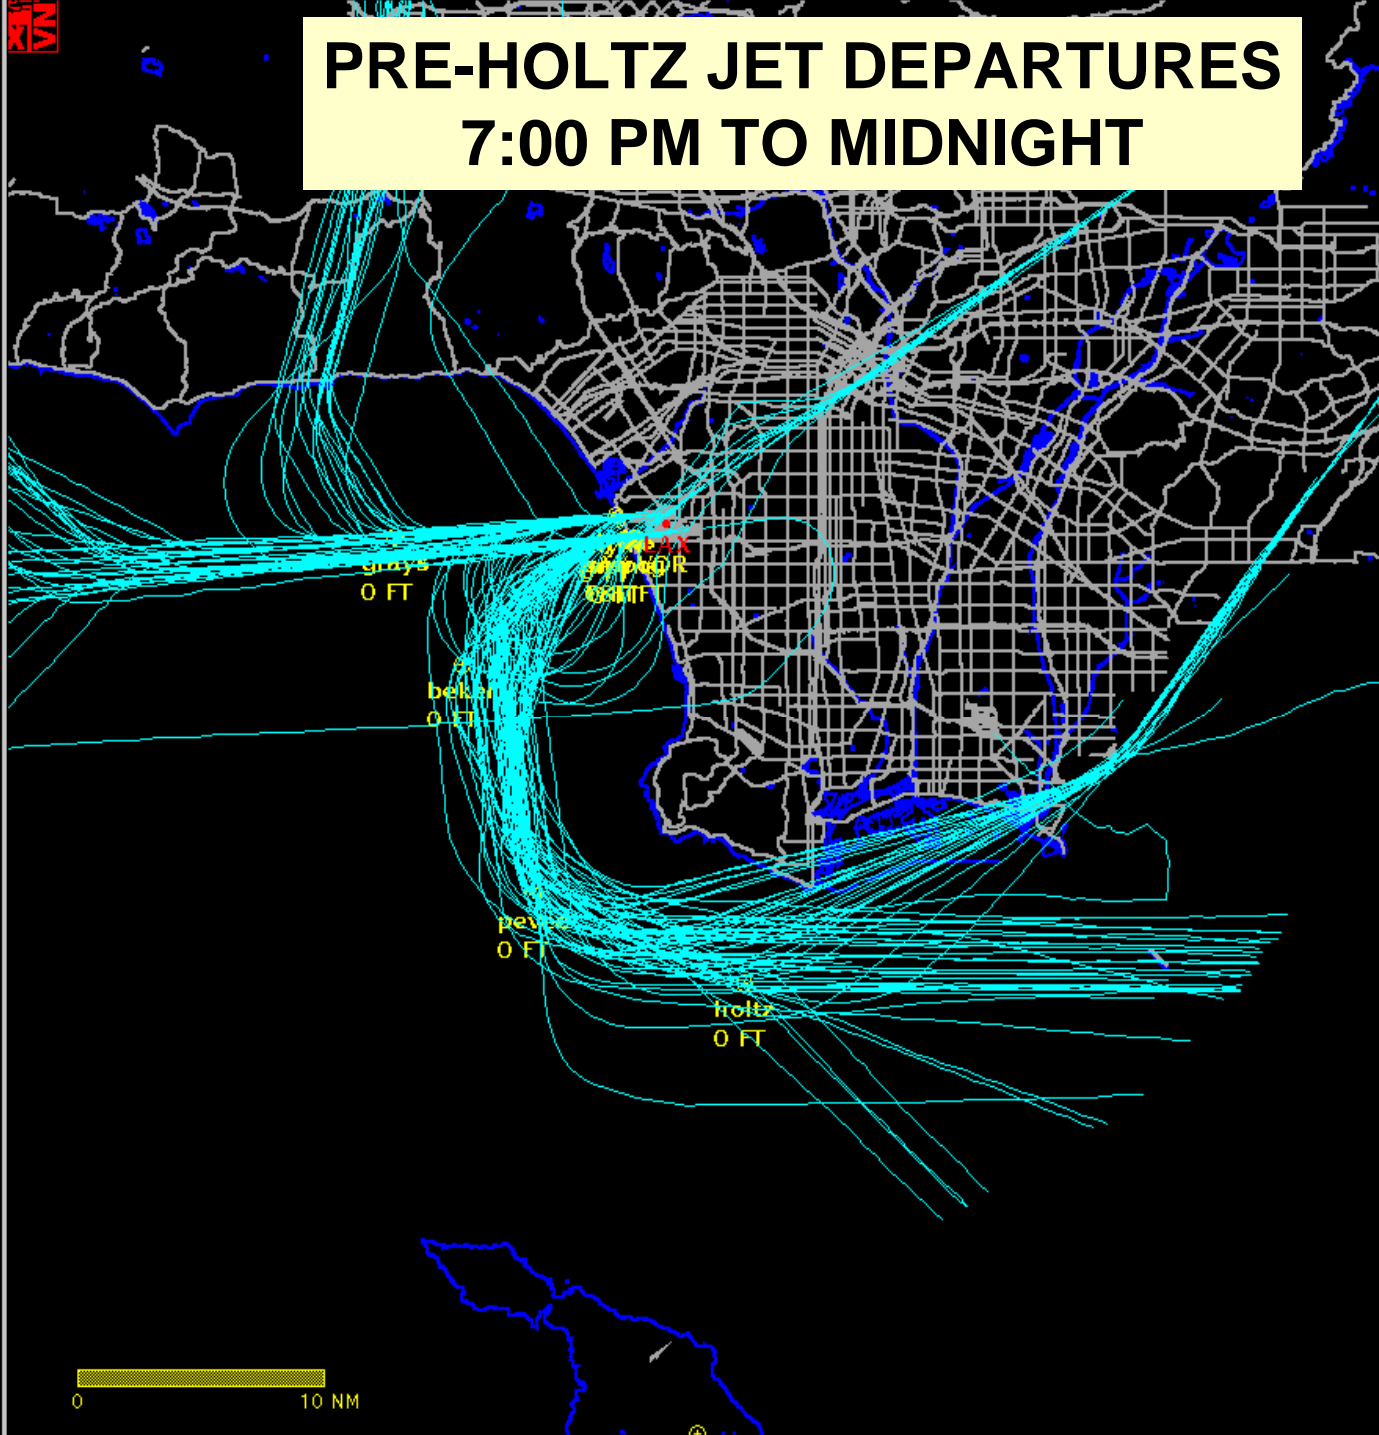

Date/Time Range: ZC

Start Date/Time: 05 /29 /03 19 :00 :00
End Date/Time: 05 /29 /03 23 :59 :59

Flight Data: All Flight Strip Info No Flight Strip
Find: All Transponder Tail Number

Flight Type: ☐ Find All
☒ Departures ☐ Arrivals
☐ Locals ☐ Overflights

Gate Check: ☒

Airline: ☒ Find All
Aircraft: ☐ Find

TB10
WW23
WW24
WW25
WW4A
Select A/C

PRE-HOLTZ JET DEPARTURES 7:00 PM TO MIDNIGHT

☒ Display Tracks

Date	Time	Type	Airline/Flt	Tail #	Aircraft
05/29/03	19:00	Departure	ASA581	ASA581	B734
05/29/03	19:06	Departure	AAL2470	AAL2470	MD80
05/29/03	19:12	Departure	AAL1958	AAL1958	MD80
05/29/03	19:15	Departure	DLH451	DLH451	B744
05/29/03	19:21	Departure	MPH072	MPH072	MD11
05/29/03	19:22	Departure	SWA216	SWA216	B733
05/29/03	19:24	Departure	AAL136	AAL136	B772
05/29/03	19:26	Departure	SWA495	SWA495	B733
05/29/03	19:27	Departure	UAL1422	UAL1422	B733
05/29/03	19:28	Departure	CGVER	CGVER	C500

Number of items found by query: 124
Select line to display track information