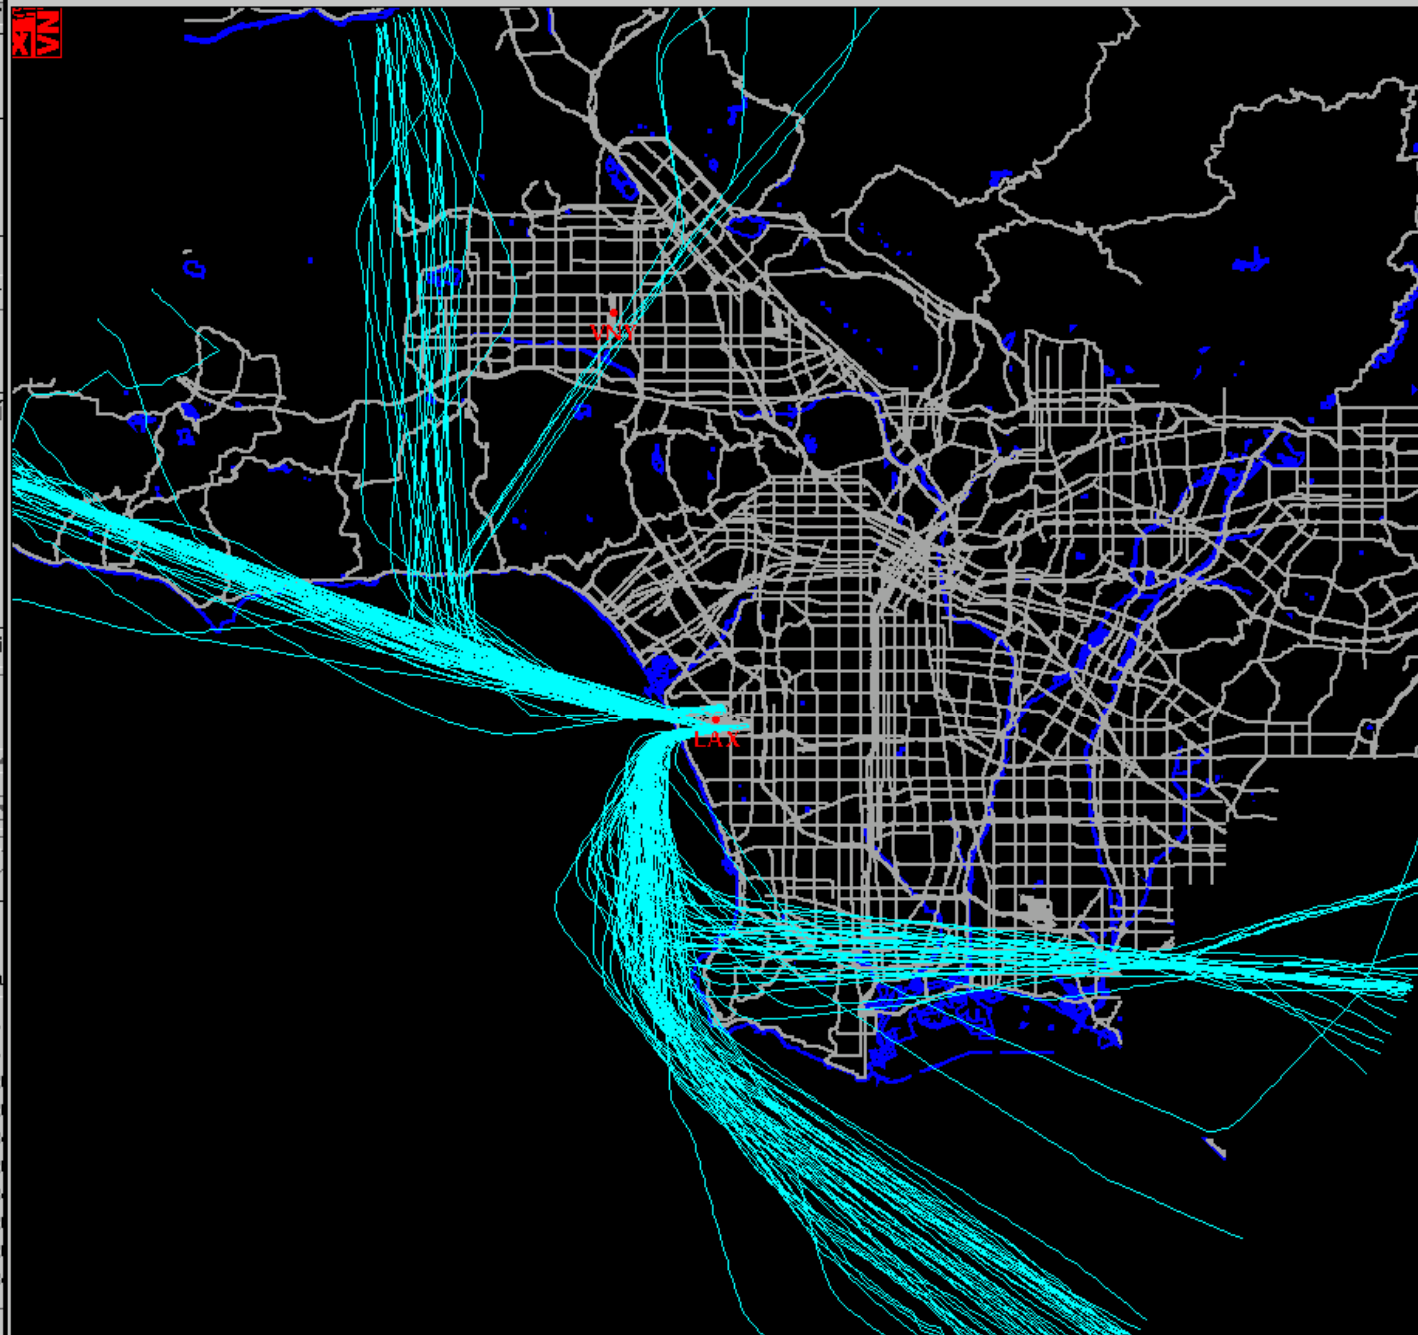

Query Tr

Done Query Print Merge Export

Date/Time Range:

Start Date/Time: 03/08/03 00:00:00

End Date/Time: 03/08/03 23:59:59

Flight Data: All Flight Strip Info No Flight Str

Find: All Transponder Tail Number

Flight Type: ☐ Find All

☒ Departures ☐ Arrivals

☐ Locals ☐ Overflights

Gate Check: ☒

Airline: ☒ Find All

Aircraft: ☐ Fi

SF34

SW2

SW3

SW4

T38

Select A/C

☒ Display Tracks

Date	Time	Type	Airline/Ft Tail #	Aircra
03/08/03	00:52	Departure	AMF825	SW4
03/08/03	02:21	Departure	AMF815	SW4
03/08/03	06:35	Departure	SKW6155	E12
03/08/03	07:03	Departure	SKW6283	E12
03/08/03	07:34	Departure	EGF283	SF3
03/08/03	07:35	Departure	SKW6157	E12
03/08/03	07:38	Departure	EGF205	SF3
03/08/03	07:46	Departure	SKW6222	E12
03/08/03	08:11	Departure	SKW6159	E12
03/08/03	08:14	Departure	EGF235	SF3

Number of items found by query: 148

Select line to display track information

LAX West Ops Departures: Turboprops