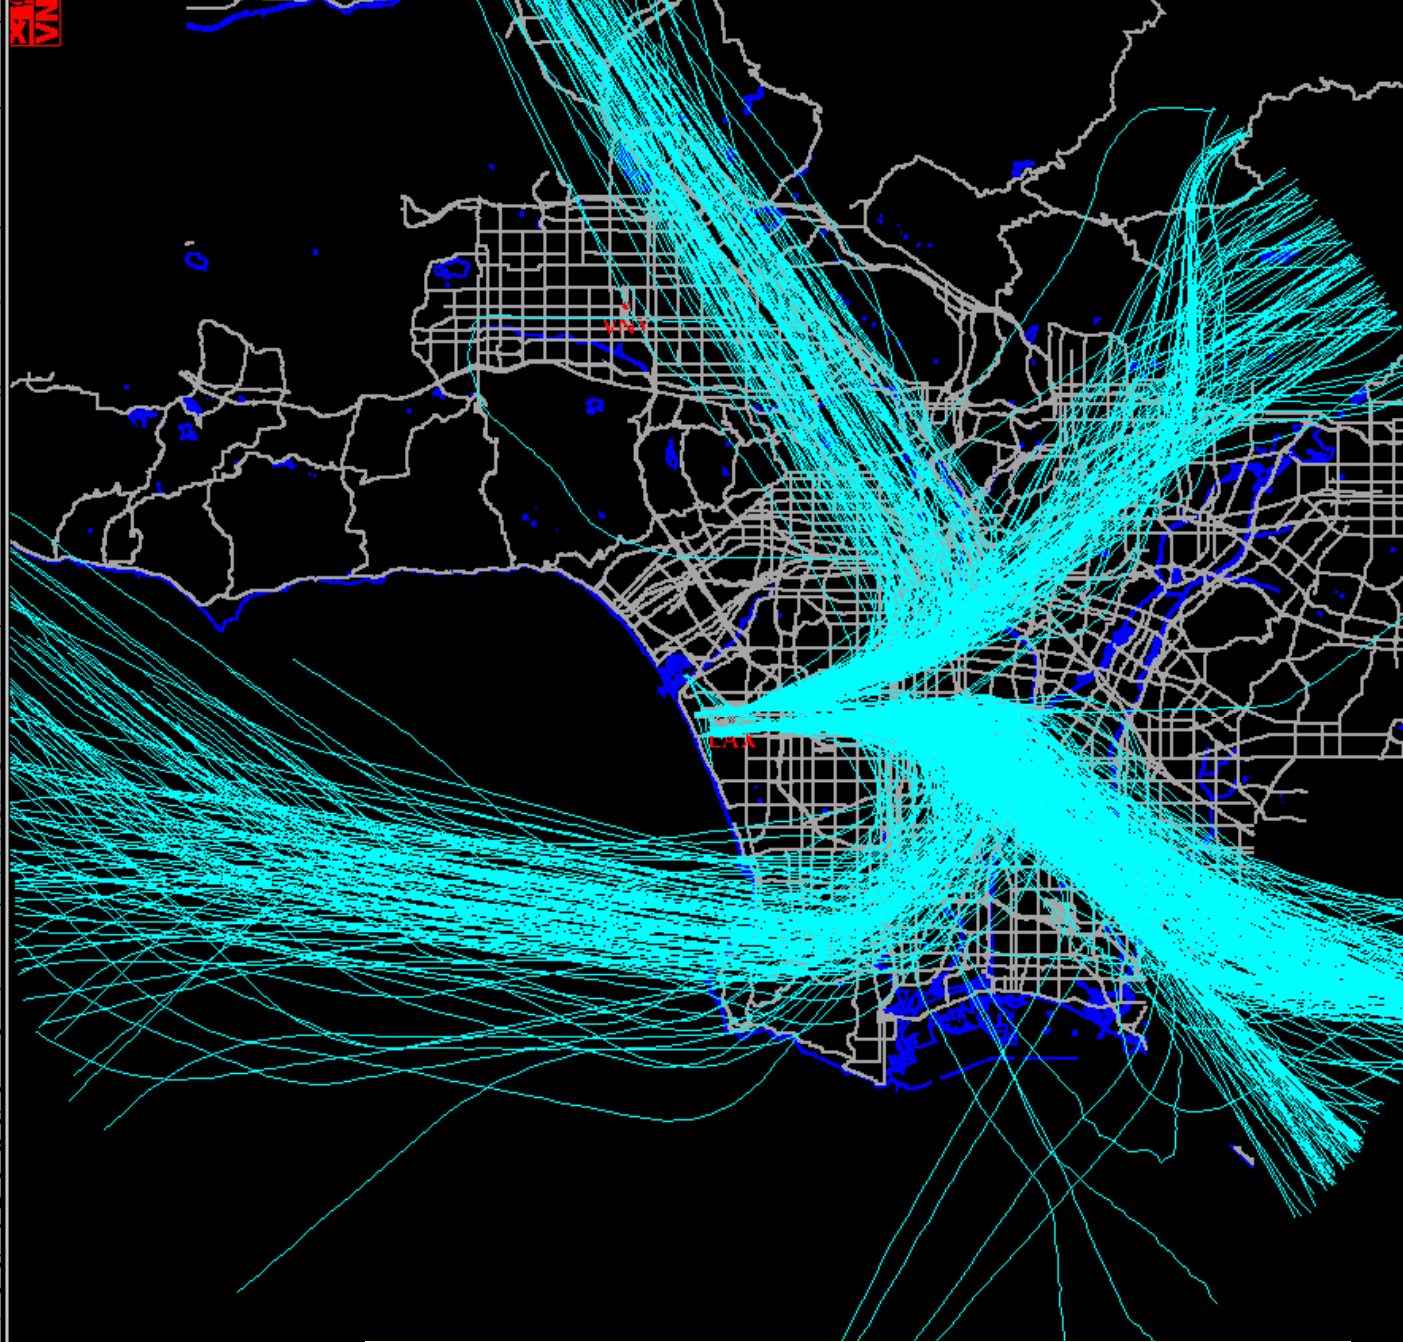

Query

Done Query Print Merge Export

Date/Time Range:

Start Date/Time: 01 /06 /03 00 :00 :00

End Date/Time: 01 /06 /03 23 :59 :59

Flight Data: All Flight Strip Info No Flight Str

Find: All Transponder Tail Number

Flight Type: ☐ Find All

☒ Departures ☐ Arrivals

☐ Locals ☐ Overflights

Gate Check: ☒

Airline: ☒ Find All

Aircraft: ☐ F

TB10
WW23
WW24
WW25
WW4A

Select A/C ▾

☒ Display Tracks

Date	Time	Type	Airline/Flt	Tail #	Aircra
01/06/03	00:00	Departure	QFA94	B74	B74
01/06/03	00:01	Departure	EIA802	DC9	DC9
01/06/03	00:05	Departure	SIA29	B74	B74
01/06/03	00:08	Departure	DAL360	B75	B75
01/06/03	00:11	Departure	AMT102	B73	B73
01/06/03	00:13	Departure	CPA881	B74	B74
01/06/03	00:14	Departure	AWE694	A32	A32
01/06/03	00:15	Departure	SWA2340	B73	B73
01/06/03	00:17	Departure	UAL126	B75	B75
01/06/03	00:19	Departure	MAS95	B74	B74

Number of items found by query: 657

Select line to display track information

LAX East Ops Departures: Jets