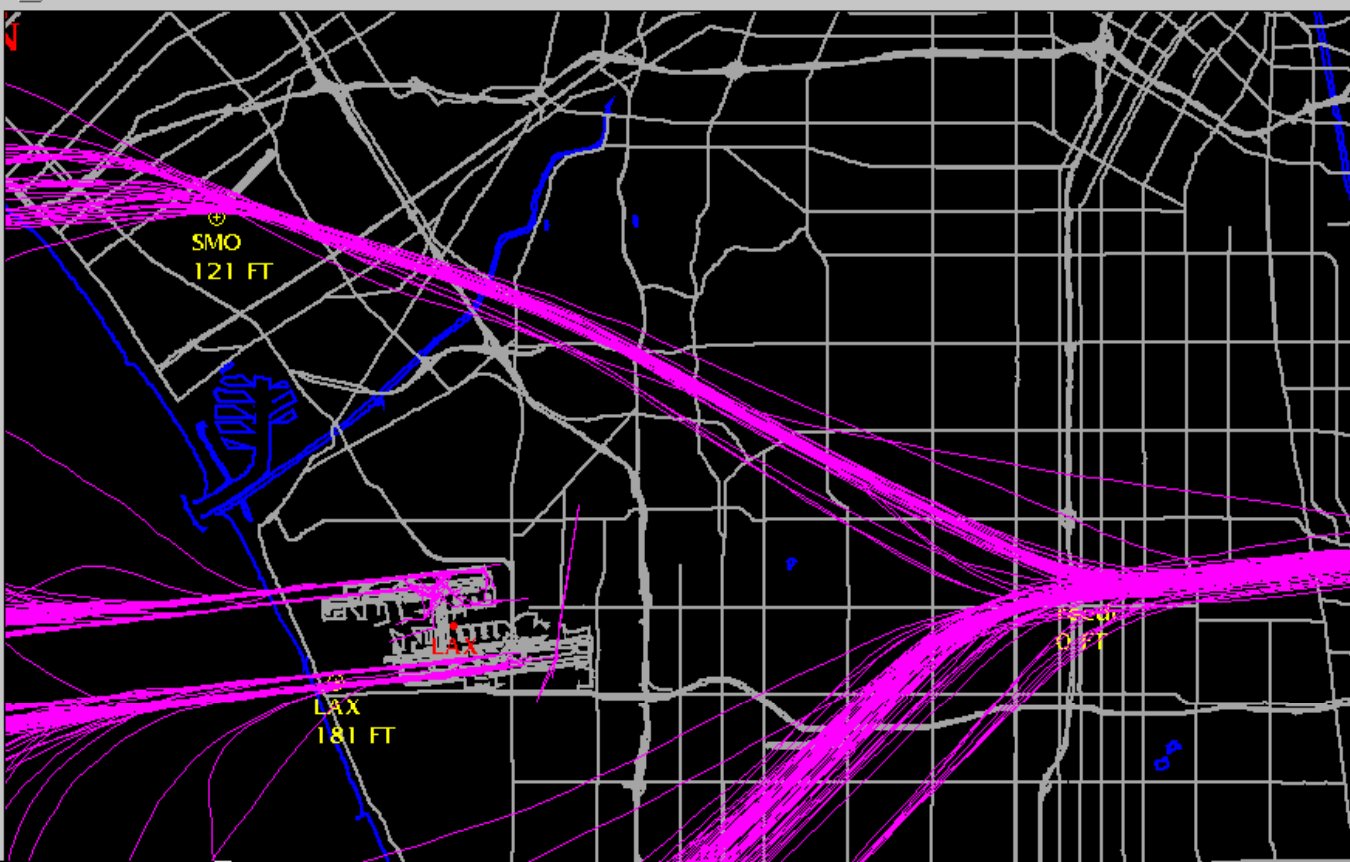

Aircraft Types

- 2 A30B
- 8 A319
- 10 A320

**Date/Time Range:**  
 Start Date/Time: 12 / 30 / 03 06 :00 :00  
 End Date/Time: 12 / 30 / 03 13 :40 :00

**Flight Data:**     
**Find:**

**Flight Type:**  Find All  
 Departures  Arrivals  
 Locals  Overflights

**Gate Check:**  Find

**Airline:**  Find All

**Aircraft:**  Find

Gate Penetrations (LAX)

**Gate:** South Bay Reedr  
**Number of Aircraft:** 89  
**Average Deviation (FT):** -2005  
**Average Altitude (FT):** 6495