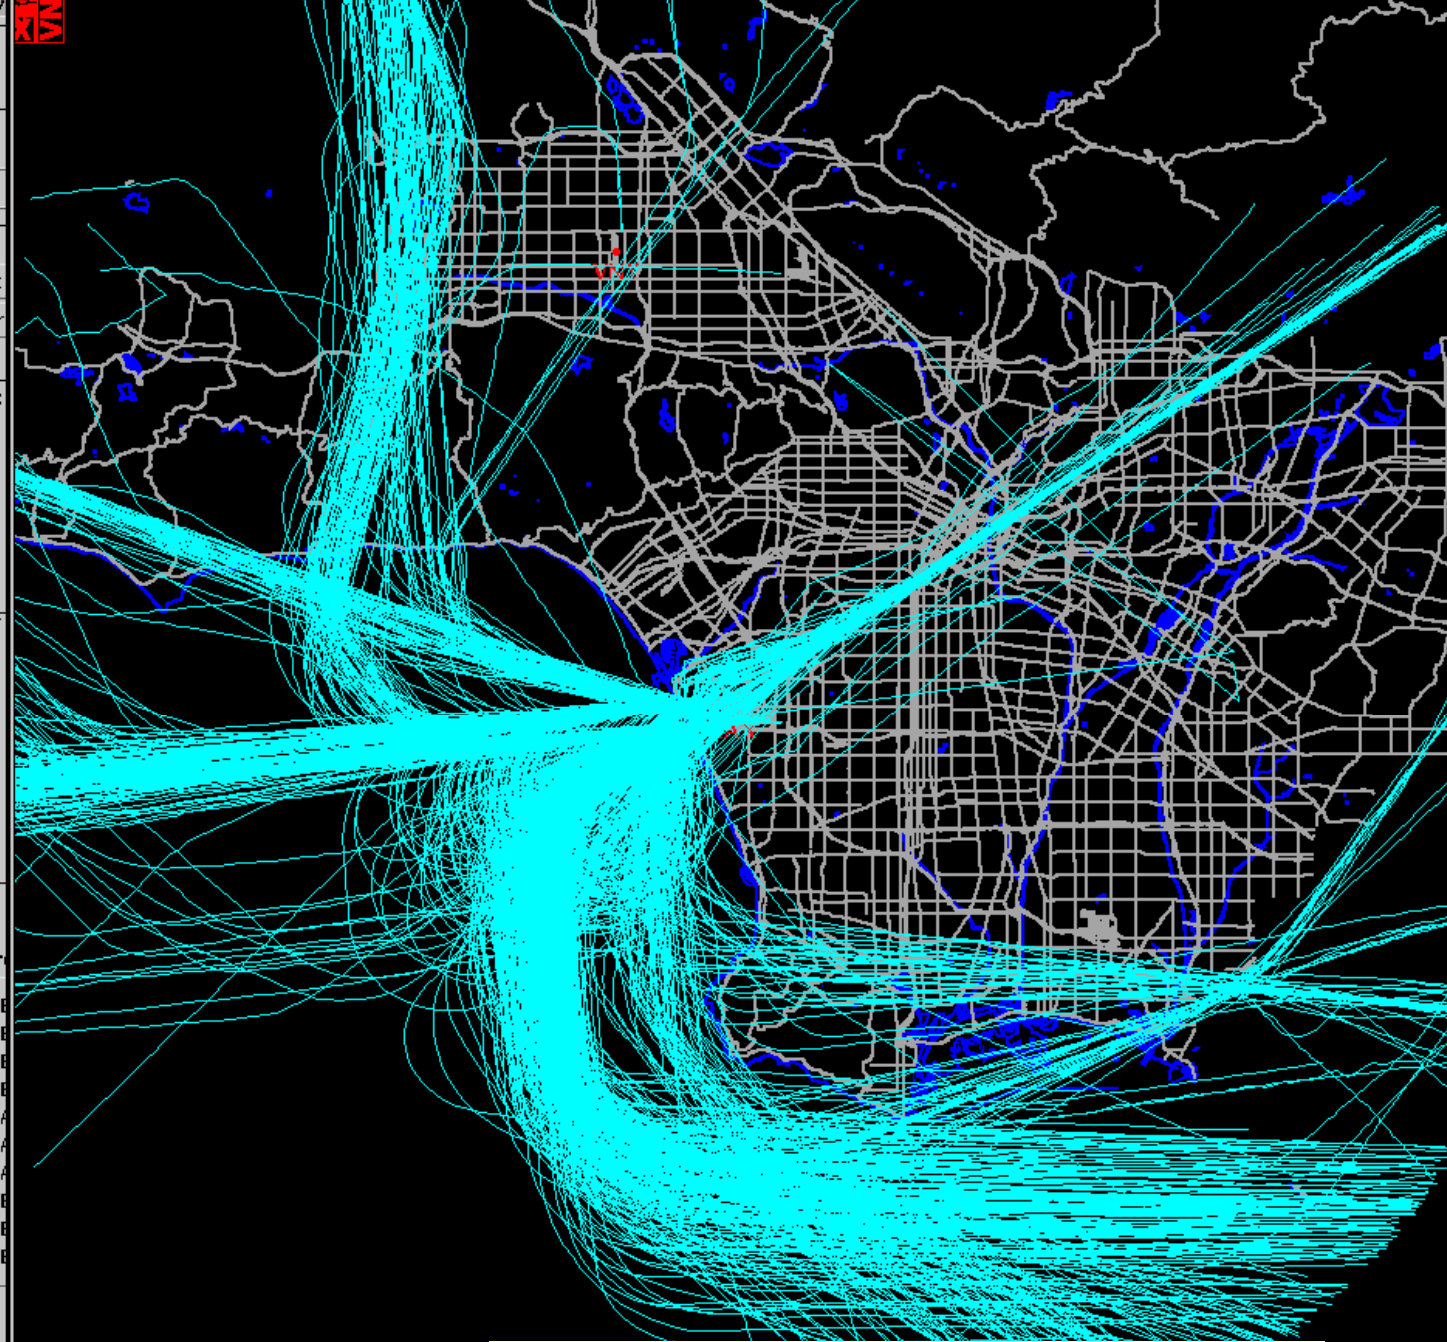

Date/Time Range:

Start Date/Time: 03 /08 /03 00 :00 :00

End Date/Time: 03 /08 /03 23 :59 :59

Flight Data:

Find:

Flight Type: ☐ Find All

☒ Departures ☐ Arrivals

☐ Locals ☐ Overflights

Gate Check:

Airline: ☒ Find All

Aircraft: ☒

☒ Display Tracks

Date	Time	Type	Airline/Flt Tail #	Air
03/08/03	00:01	Departure	ACA7040	B
03/08/03	00:03	Departure	QFA108	B
03/08/03	00:04	Departure	ACA794	B
03/08/03	00:05	Departure	SIA29	B
03/08/03	00:07	Departure	USA622	A
03/08/03	00:09	Departure	AJM074	A
03/08/03	00:10	Departure	DHL876	A
03/08/03	00:12	Departure	UAL126	B
03/08/03	00:13	Departure	MXA137	B
03/08/03	00:15	Departure	MAS95	B

Number of items found by query: 743

Select line to display track information

LAX West Ops Departures