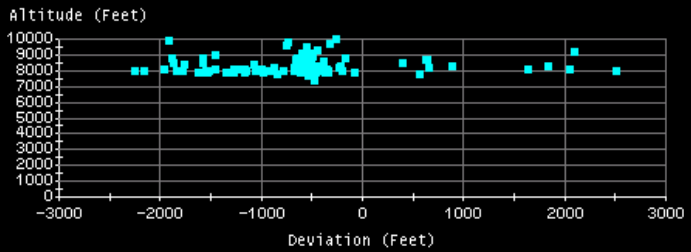

Departures  Arrivals

Locals  Overflights

Gate Check:

Airline:  Find All

Aircraft:  Find

Gate Penetrations (LAX)

Gate: Reedr East Arr  
 Number of Aircraft: 122  
 Average Deviation (FT): -641  
 Average Altitude (FT): 8303