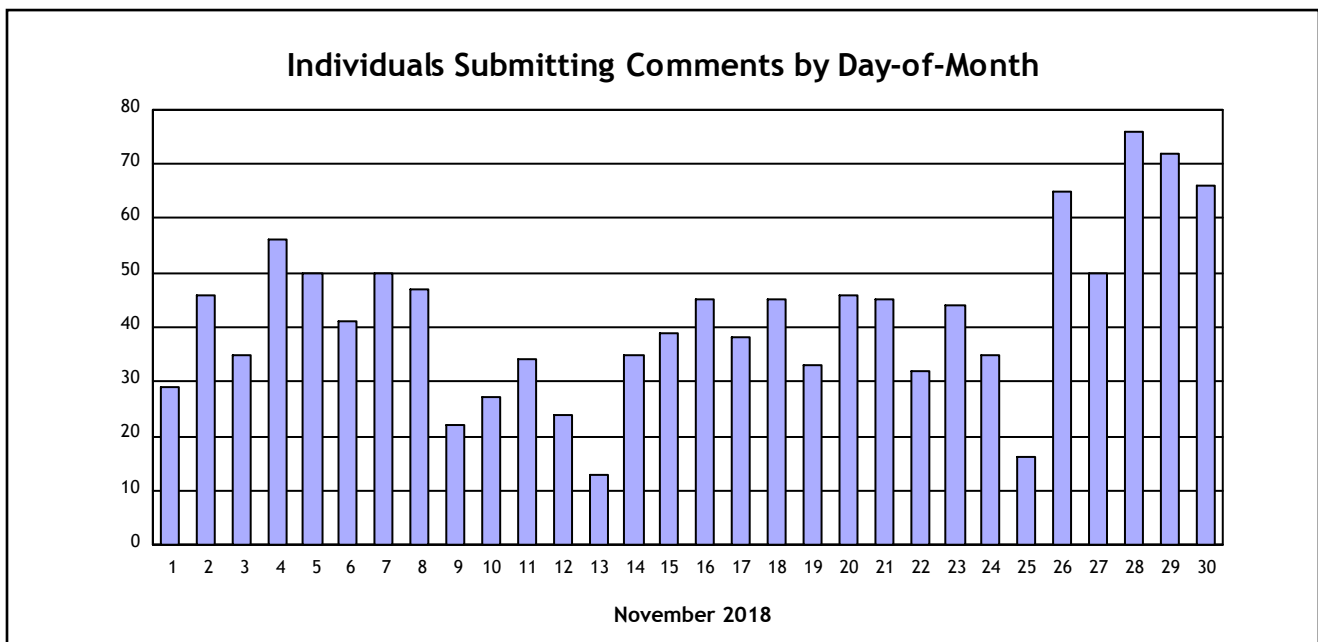

**Individuals Submitting Noise Comments** **161**

**Noise Comments Received** **7,947**

**Noise Disturbances Reported** **7,947**

	November 2018	October 2018	% Change	November 2017	% Change
<b>Individuals</b>	161	130	24%	22	632%
<b>Comments</b>	7,947	6,329	26%	165	4716%
<b>Disturbances</b>	7,947	6,329	26%	165	4716%

	Day ( 7:00 am - 7:00 pm)	Evening (7:00 pm - 10:00 pm)	Night (10:00 pm - 7:00 am)
Comments	6,442	597	908
Disturbances	6,887	637	423

Period : November 2018

City	Individuals	Comments	Percentage of Comments**
Beverly Hills	2	43	< 1%
Burbank	3	17	< 1%
Encino	16	644	8% 
Granada Hills	2	34	< 1%
Lake Balboa	4	7	< 1%
Los Angeles	7	93	1%
North Hills	2	4	< 1%
North Hollywood	5	64	< 1%
Northridge	2	4	< 1%
Sherman Oaks	73	5971	75% 
Studio City	39	1057	13% 
Valencia	1	2	< 1%
Van Nuys	5	7	< 1%
<b>TOTAL</b>	<b>161</b>	<b>7947</b>	0 10 20 30 40 50 60 70 80 90 100