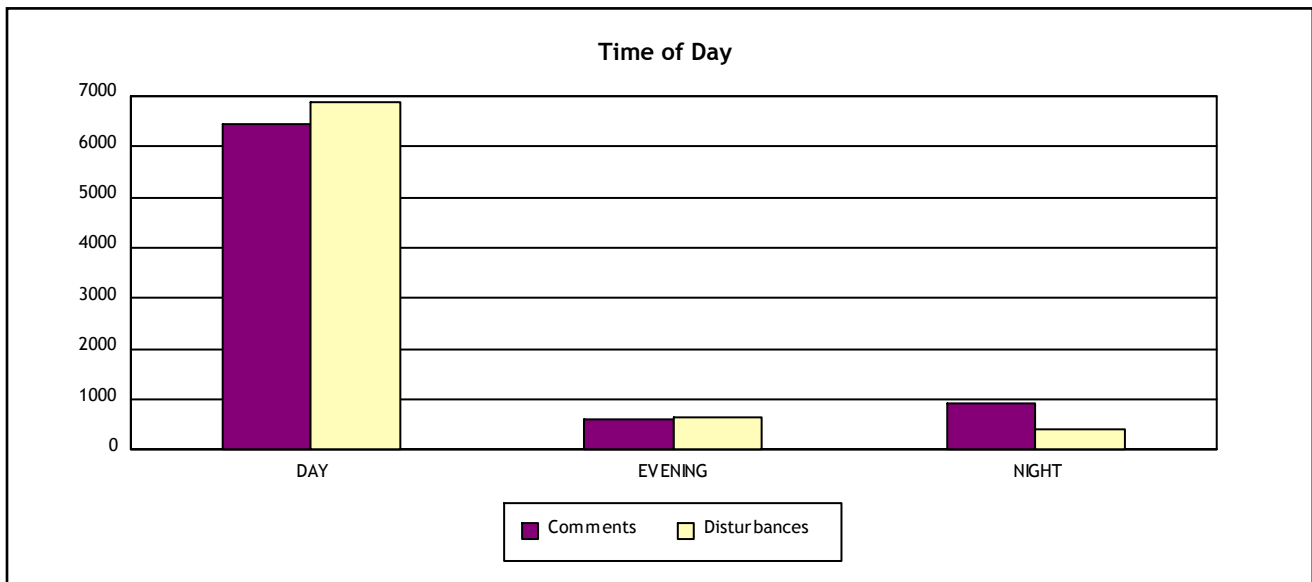

**Individuals Submitting Noise Comments** **161**

**Noise Comments Received** **7,947**

**Noise Disturbances Reported** **7,947**

	November 2018	October 2018	% Change	November 2017	% Change
<b>Individuals</b>	161	130	24%	22	632%
<b>Comments</b>	7,947	6,329	26%	165	4716%
<b>Disturbances</b>	7,947	6,329	26%	165	4716%

	Day ( 7:00 am - 7:00 pm)	Evening (7:00 pm - 10:00 pm)	Night (10:00 pm - 7:00 am)
Comments	6,442	597	908
Disturbances	6,887	637	423

Period : November 2018

City	Individuals	Comments	Percentage of Comments**
Beverly Hills	2	43	< 1%
Burbank	3	17	< 1%
Encino	16	644	8% 
Granada Hills	2	34	< 1%
Lake Balboa	4	7	< 1%
Los Angeles	7	93	1%
North Hills	2	4	< 1%
North Hollywood	5	64	< 1%
Northridge	2	4	< 1%
Sherman Oaks	73	5971	75% 
Studio City	39	1057	13% 
Valencia	1	2	< 1%
Van Nuys	5	7	< 1%
<b>TOTAL</b>	<b>161</b>	<b>7947</b>	0 10 20 30 40 50 60 70 80 90 100