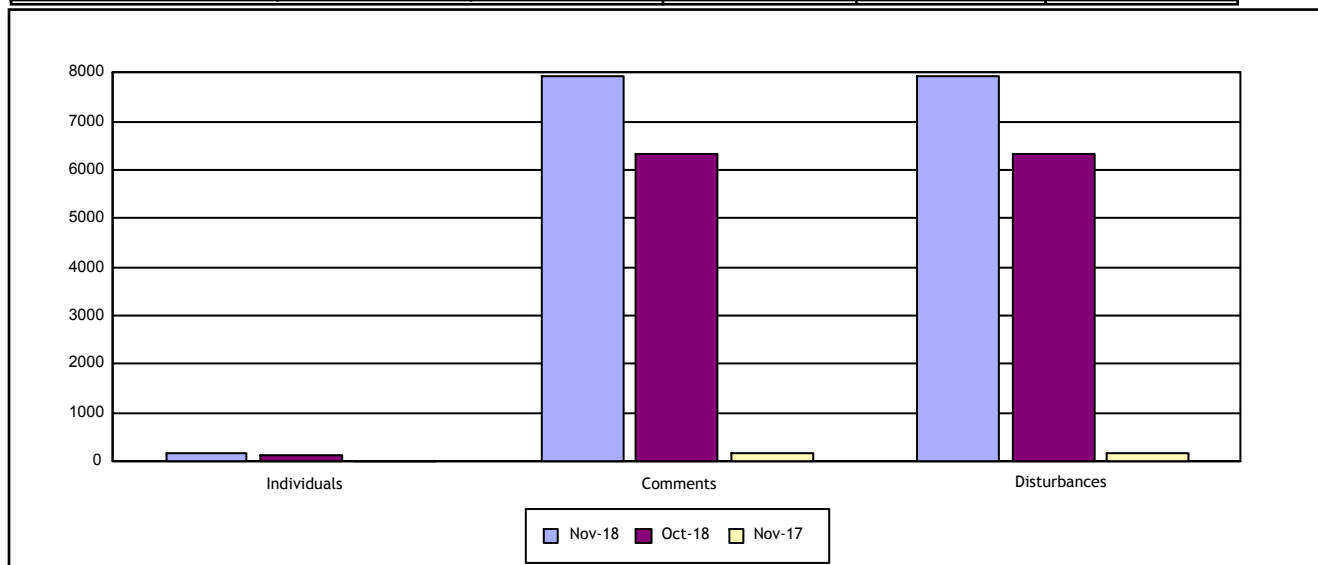

**Individuals Submitting Noise Comments** **161**

**Noise Comments Received** **7,947**

**Noise Disturbances Reported** **7,947**

	November 2018	October 2018	% Change	November 2017	% Change
<b>Individuals</b>	161	130	24%	22	632%
<b>Comments</b>	7,947	6,329	26%	165	4716%
<b>Disturbances</b>	7,947	6,329	26%	165	4716%

	Day ( 7:00 am - 7:00 pm)	Evening (7:00 pm - 10:00 pm)	Night (10:00 pm - 7:00 am)
Comments	6,442	597	908
Disturbances	6,887	637	423

Period : November 2018

City	Individuals	Comments	Percentage of Comments**
Beverly Hills	2	43	< 1%
Burbank	3	17	< 1%
Encino	16	644	8% 
Granada Hills	2	34	< 1%
Lake Balboa	4	7	< 1%
Los Angeles	7	93	1%
North Hills	2	4	< 1%
North Hollywood	5	64	< 1%
Northridge	2	4	< 1%
Sherman Oaks	73	5971	75% 
Studio City	39	1057	13% 
Valencia	1	2	< 1%
Van Nuys	5	7	< 1%
<b>TOTAL</b>	<b>161</b>	<b>7947</b>	0 10 20 30 40 50 60 70 80 90 100