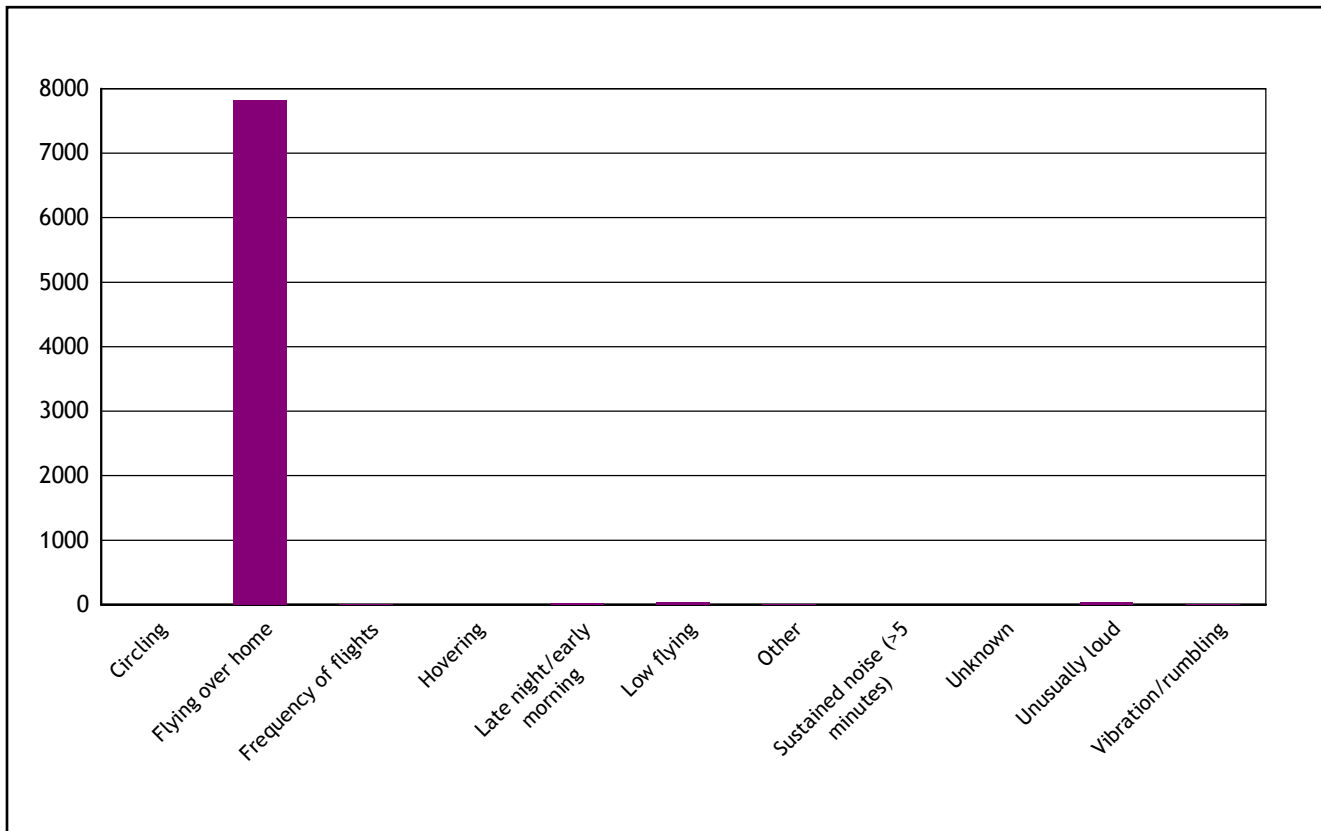

<i>Type of Disturbance*</i>	<i>Number of Comments</i>
Circling	2
Flying over home	7819
Frequency of flights	16
Hovering	1
Late night/early morning	23
Low flying	40
Other	4
Sustained noise (>5 minutes)	2
Unknown	1
Unusually loud	34
Vibration/rumbling	5
TOTAL	7,947

Note: * As reported by individuals.