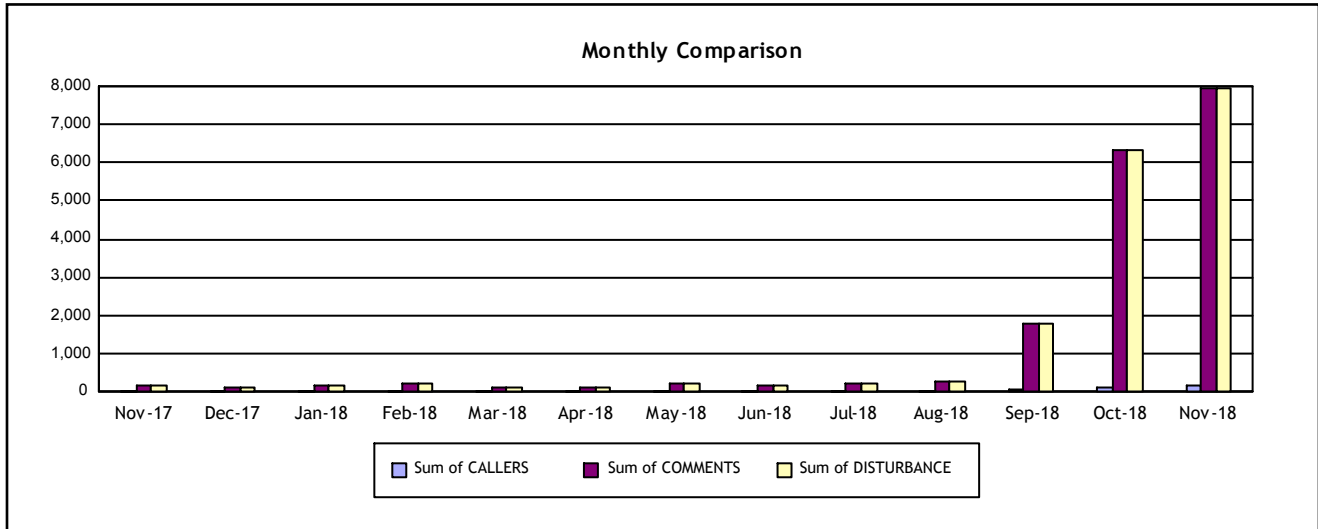

**Individuals Submitting Noise Comments** **161**

**Noise Comments Received** **7,947**

**Noise Disturbances Reported** **7,947**

	November 2018	October 2018	% Change	November 2017	% Change
<b>Individuals</b>	161	130	24%	22	632%
<b>Comments</b>	7,947	6,329	26%	165	4716%
<b>Disturbances</b>	7,947	6,329	26%	165	4716%

	Day ( 7:00 am - 7:00 pm)	Evening (7:00 pm - 10:00 pm)	Night (10:00 pm - 7:00 am)
Comments	6,442	597	908
Disturbances	6,887	637	423

Period : November 2018

City	Individuals	Comments	Percentage of Comments**
Beverly Hills	2	43	< 1%
Burbank	3	17	< 1%
Encino	16	644	8% 
Granada Hills	2	34	< 1%
Lake Balboa	4	7	< 1%
Los Angeles	7	93	1%
North Hills	2	4	< 1%
North Hollywood	5	64	< 1%
Northridge	2	4	< 1%
Sherman Oaks	73	5971	75% 
Studio City	39	1057	13% 
Valencia	1	2	< 1%
Van Nuys	5	7	< 1%
<b>TOTAL</b>	<b>161</b>	<b>7947</b>	0 10 20 30 40 50 60 70 80 90 100